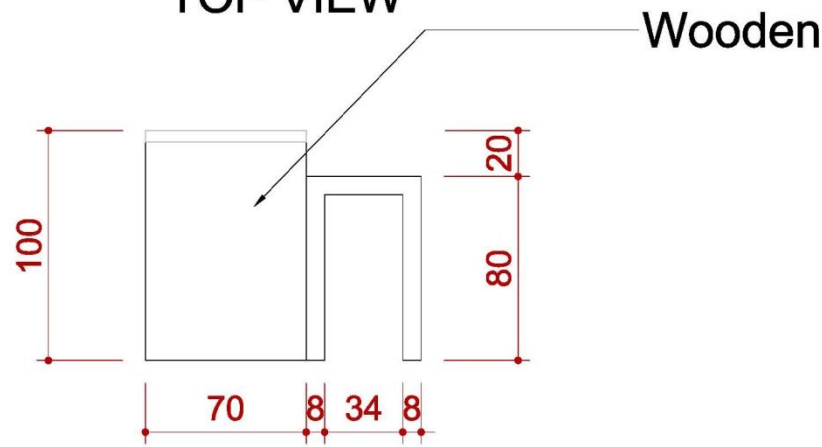

6米半隔間

ICON	NAME	ICON	NAME	ICON	NAME	ICON	NAME
	LOW WATT HALOGEN		75w SPOTLIGHT		DISTRIBUTOR-BOARD		500w SOCKET
			DOWN LIGHT		FL. TUBE		75w SPOTLIGHT (Track light for Tower)

ICON	NAME
	MAXIMA LIGHT- 8X8 / H 0~400cm
	MAXIMA LIGHT- 8X8 / H 250~400cm
	MAXIMA LIGHT- 8X8 / H 0~250cm

6米半隔間

6米半隔間

6米半隔間

DETAIL A Light Box

ELEVATION

6米半隔間

DETAIL B

Info counter

TOP VIEW

FRONT VIEW

SIDE VIEW

6米半隔間