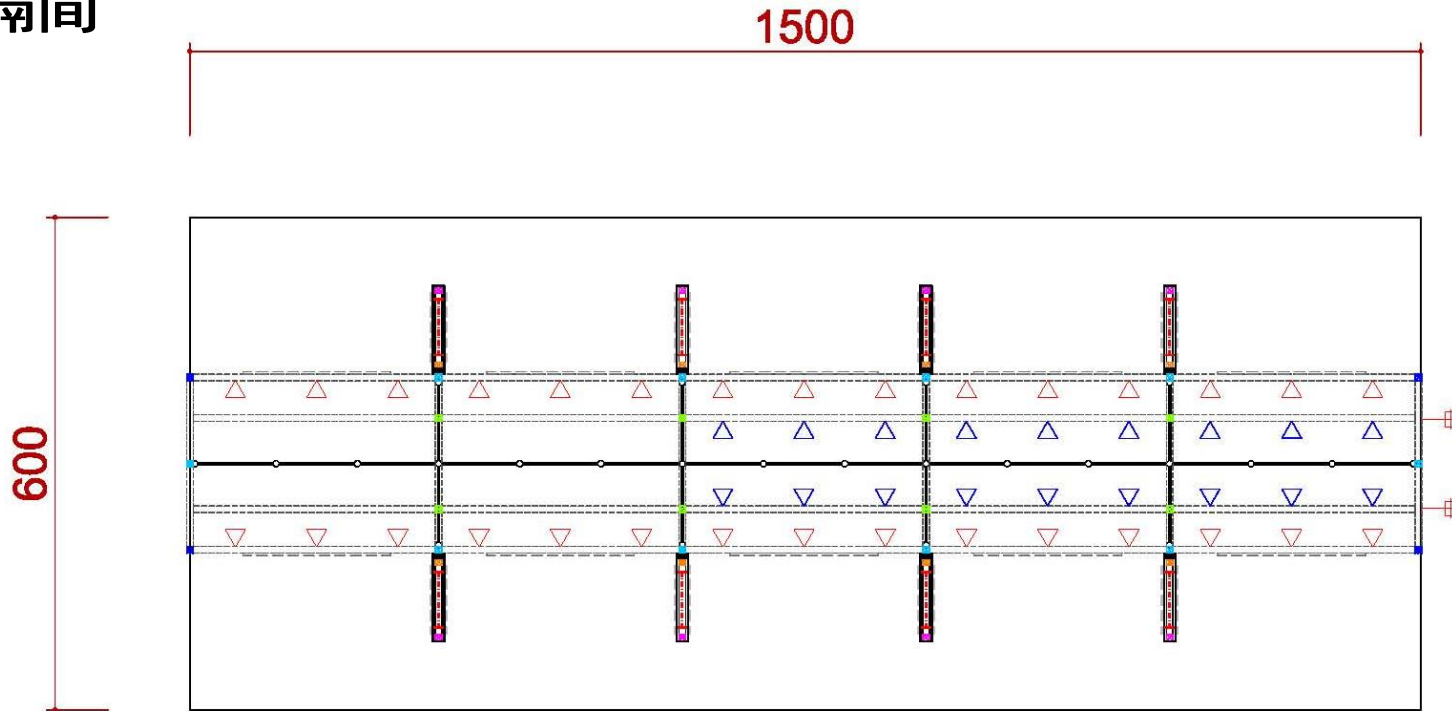

6米滿隔間

DETAIL A Light Box

ELEVATION

6米滿隔間

DETAIL B

Info counter

TOP VIEW

FRONT VIEW

SIDE VIEW

施工圖—6米半隔間

6米半隔間

ICON	NAME	ICON	NAME	ICON	NAME	ICON	NAME
	FURNITURE -ROUND SET-S		SHELF-90 (FLAT)		DRINKING MACHINE		DOUBLE DISPLAY STAND
	SHOWCASE(99X49.5) -H200 DOOR DOWN		SHELF (SLOPE) - W:99CM		SHOWCASE - 99X49.5X100CM/H		MAXIMA LIGHT- 8X8 / H 0~600cm
	PEGBOARD - 90X140CM/H		CUPBOARD - 99X49.5X100CM/H		BAR STOOL		COFFEE MACHINE
	PEGBOARD - 90X230CM/H		CUPBOARD - 99X49.5X75CM/H		BOX (49.5X49.5) -H75		CLOTH-RACK

6米半隔間

ICON	NAME	ICON	NAME	ICON	NAME	ICON	NAME
	LOW WATT HALOGEN		75w SPOTLIGHT		DISTRIBUTOR-BOARD		500w SOCKET
			DOWN LIGHT		FL. TUBE		75w SPOTLIGHT (Track light for Tower)

ICON	NAME
	MAXIMA LIGHT- 8X8 / H 0~400cm
	MAXIMA LIGHT- 8X8 / H 250~400cm
	MAXIMA LIGHT- 8X8 / H 0~250cm