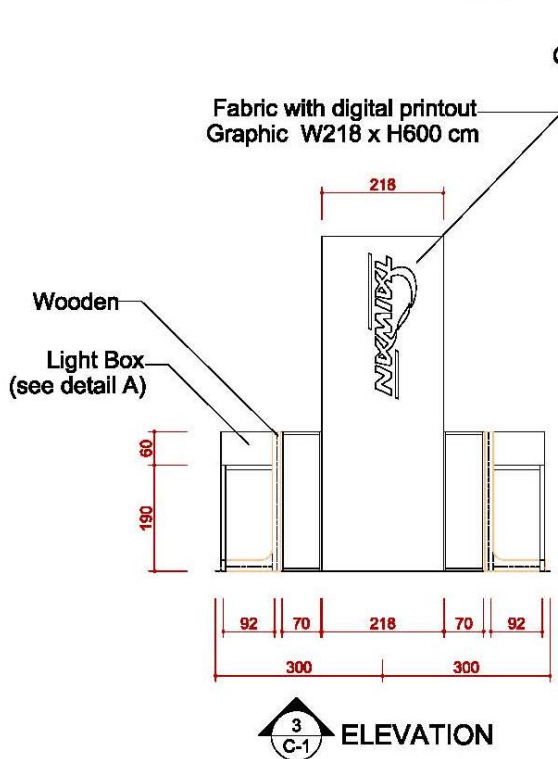

SIDE VIEW

4米半隔間

Fabric with digital printout
Graphic W218 x H400 cm

施工圖—6米滿隔間

6米滿隔間

ICON	NAME	ICON	NAME	ICON	NAME	ICON	NAME
	FURNITURE -ROUND SET-S		SHELF-90 (FLAT)		DRINKING MACHINE		DOUBLE DISPLAY STAND
	SHOWCASE(99X49.5) -H200 DOOR DOWN		SHELF (SLOPE) - W:99CM		SHOWCASE - 99X49.5X100CM/H		MAXIMA LIGHT- 8X8 / H 0~600cm
---	PEGBOARD - 90X140CM/H		CUPBOARD - 99X49.5X100CM/H		BAR STOOL		COFFEE MACHINE
---	PEGBOARD - 90X230CM/H		CUPBOARD - 99X49.5X75CM/H		BOX (49.5X49.5) -H75		CLOTH-RACK

6米滿隔間

ICON	NAME	ICON	NAME	ICON	NAME	ICON	NAME
	MAXIMA LIGHT- 8X8 / H 0~400cm		75w SPOTLIGHT		DISTRIBUTOR-BOARD		500w SOCKET
	MAXIMA LIGHT- 8X8 / H 250~400cm		DOWN LIGHT		FL. TUBE		75w SPOTLIGHT (Track light for Tower)
	MAXIMA LIGHT- 8X8 / H 0~250cm						
	LOW WATT HALOGEN						

6米滿隔間

ICON	NAME
	MAXIMA LIGHT- 8X8 / H 0~600cm
	MAXIMA LIGHT- 8X8 / H 300~600cm
	MAXIMA LIGHT- 8X8 / H 0 ~300cm
	MAXIMA LIGHT- 8X8 / H 0 ~250cm
	MAXIMA LIGHT- 8X8 / H 0~190cm
	150W ARM SPOTLIGHT

6米滿隔間

ICON	NAME
	MAXIMA LIGHT- 8X8 / H 0~600cm
	MAXIMA LIGHT- 8X8 / H 300~600cm
	MAXIMA LIGHT- 8X8 / H0 ~300cm
	MAXIMA LIGHT- 8X8 / H0 ~250cm
	MAXIMA LIGHT- 8X8 / H 0~190cm
	150W ARM SPOTLIGHT

6米滿隔間

DETAIL A Light Box

ELEVATION

6米滿隔間

DETAIL B

Info counter

TOP VIEW

FRONT VIEW