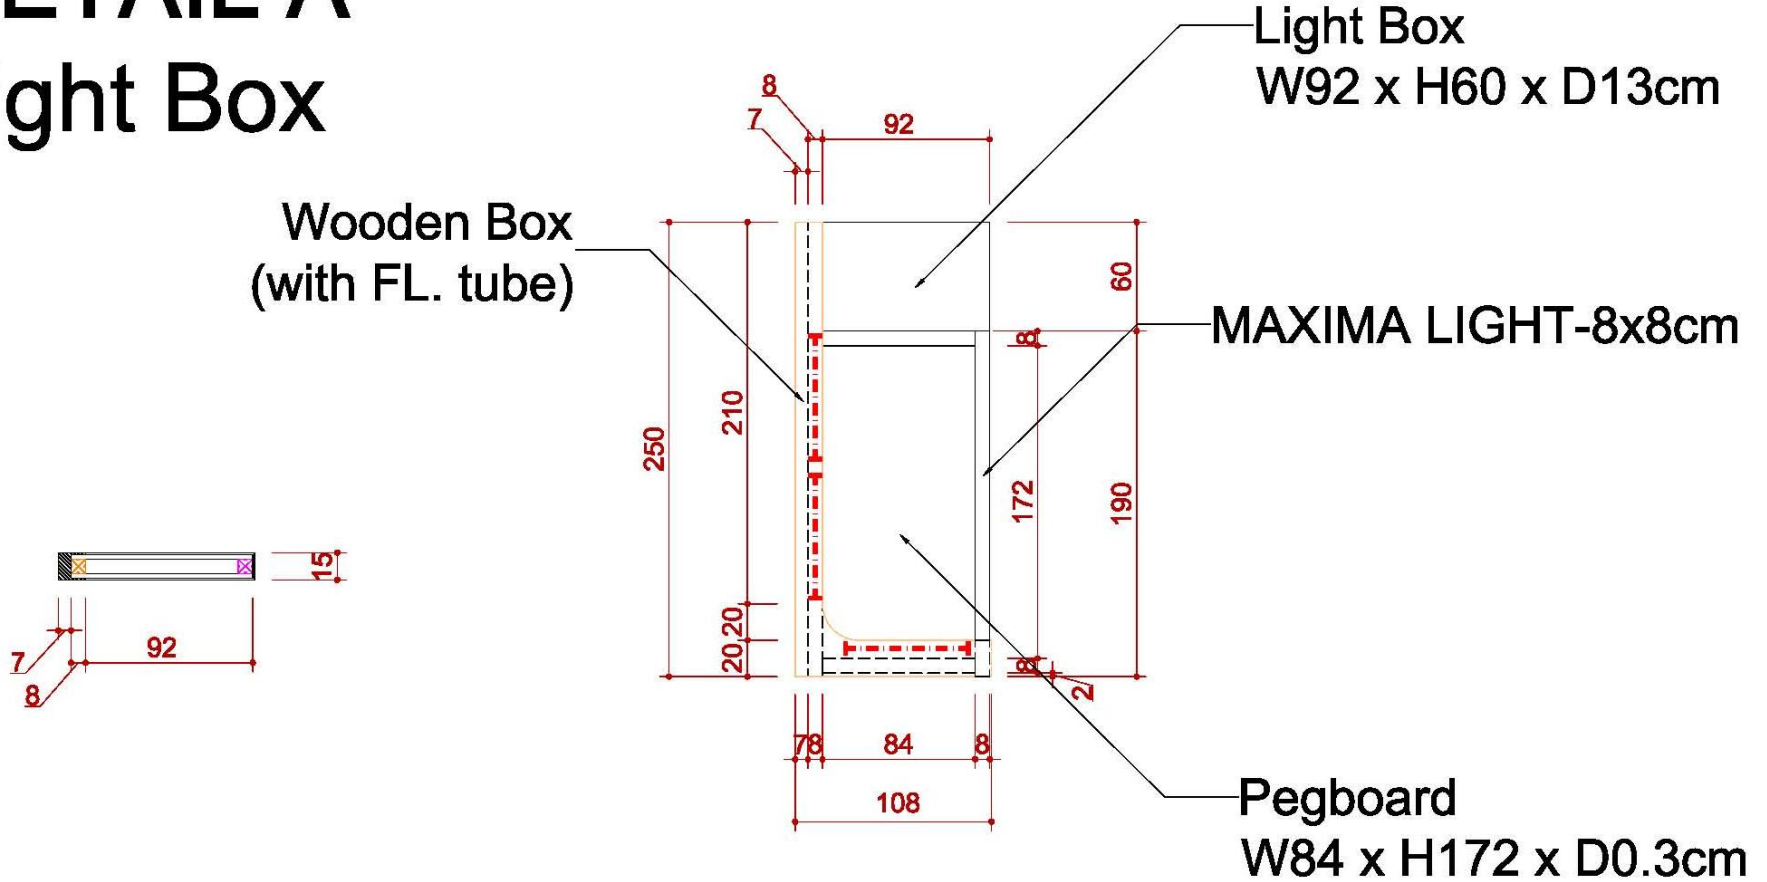

4米半隔間

ICON	NAME	ICON	NAME	ICON	NAME	ICON	NAME
	MAXIMA LIGHT- 8X8 / H 0~400cm		75w SPOTLIGHT		DISTRIBUTOR-BOARD		500w SOCKET
	MAXIMA LIGHT- 8X8 / H 250~400cm		DOWN LIGHT		FL. TUBE		75w SPOTLIGHT (Track light for Tower)
	MAXIMA LIGHT- 8X8 / H0 ~250cm						
	LOW WATT HALOGEN						

4米半隔間

ICON	NAME
	MAXIMA LIGHT- 8X8 / H 0~600cm
	MAXIMA LIGHT- 8X8 / H 300~600cm
	MAXIMA LIGHT- 8X8 / H 0 ~300cm
	MAXIMA LIGHT- 8X8 / H 0 ~250cm
	MAXIMA LIGHT- 8X8 / H 0~190cm
	150W ARM SPOTLIGHT

4米半隔間

ICON	NAME
	MAXIMA LIGHT- 8X8 / H 0~600cm
	MAXIMA LIGHT- 8X8 / H 300~600cm
	MAXIMA LIGHT- 8X8 / H 0 ~300cm
	MAXIMA LIGHT- 8X8 / H 0 ~250cm
	MAXIMA LIGHT- 8X8 / H 0~190cm
	150W ARM SPOTLIGHT

4米半隔間

DETAIL A Light Box

ELEVATION

4米半隔間

DETAIL B

Info counter

TOP VIEW

FRONT VIEW

SIDE VIEW

4米半隔間

Fabric with digital printout
Graphic W218 x H400 cm

施工圖—6米滿隔間

6米滿隔間

ICON	NAME	ICON	NAME	ICON	NAME	ICON	NAME
	FURNITURE -ROUND SET-S		SHELF-90 (FLAT)		DRINKING MACHINE		DOUBLE DISPLAY STAND
	SHOWCASE(99X49.5) -H200 DOOR DOWN		SHELF (SLOPE) - W:99CM		SHOWCASE - 99X49.5X100CM/H		MAXIMA LIGHT- 8X8 / H 0~600cm
---	PEGBOARD - 90X140CM/H		CUPBOARD - 99X49.5X100CM/H		BAR STOOL		COFFEE MACHINE
---	PEGBOARD - 90X230CM/H		CUPBOARD - 99X49.5X75CM/H		BOX (49.5X49.5) -H75		CLOTH-RACK