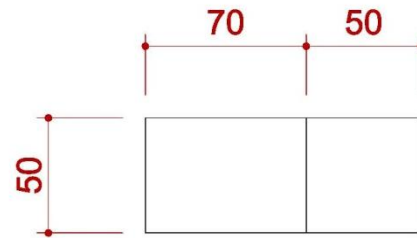

4米半隔間

ICON	NAME
	MAXIMA LIGHT- 8X8 / H 0~600cm
	MAXIMA LIGHT- 8X8 / H 300~600cm
	MAXIMA LIGHT- 8X8 / H 0 ~300cm
	MAXIMA LIGHT- 8X8 / H 0 ~250cm
	MAXIMA LIGHT- 8X8 / H 0~190cm
	150W ARM SPOTLIGHT

4米半隔間

ICON	NAME
	MAXIMA LIGHT- 8X8 / H 0~600cm
	MAXIMA LIGHT- 8X8 / H 300~600cm
	MAXIMA LIGHT- 8X8 / H 0 ~300cm
	MAXIMA LIGHT- 8X8 / H 0 ~250cm
	MAXIMA LIGHT- 8X8 / H 0~190cm
	150W ARM SPOTLIGHT

4米半隔間

DETAIL A Light Box

ELEVATION

4米半隔間

DETAIL B

Info counter

TOP VIEW

FRONT VIEW

SIDE VIEW

4米半隔間

Fabric with digital printout
Graphic W218 x H400 cm

施工圖—6米滿隔間

6米滿隔間

ICON	NAME	ICON	NAME	ICON	NAME	ICON	NAME
	FURNITURE -ROUND SET-S		SHELF-90 (FLAT)		DRINKING MACHINE		DOUBLE DISPLAY STAND
	SHOWCASE(99X49.5) -H200 DOOR DOWN		SHELF (SLOPE) - W:99CM		SHOWCASE - 99X49.5X100CM/H		MAXIMA LIGHT- 8X8 / H 0~600cm
---	PEGBOARD - 90X140CM/H		CUPBOARD - 99X49.5X100CM/H		BAR STOOL		COFFEE MACHINE
---	PEGBOARD - 90X230CM/H		CUPBOARD - 99X49.5X75CM/H		BOX (49.5X49.5) -H75		CLOTH-RACK