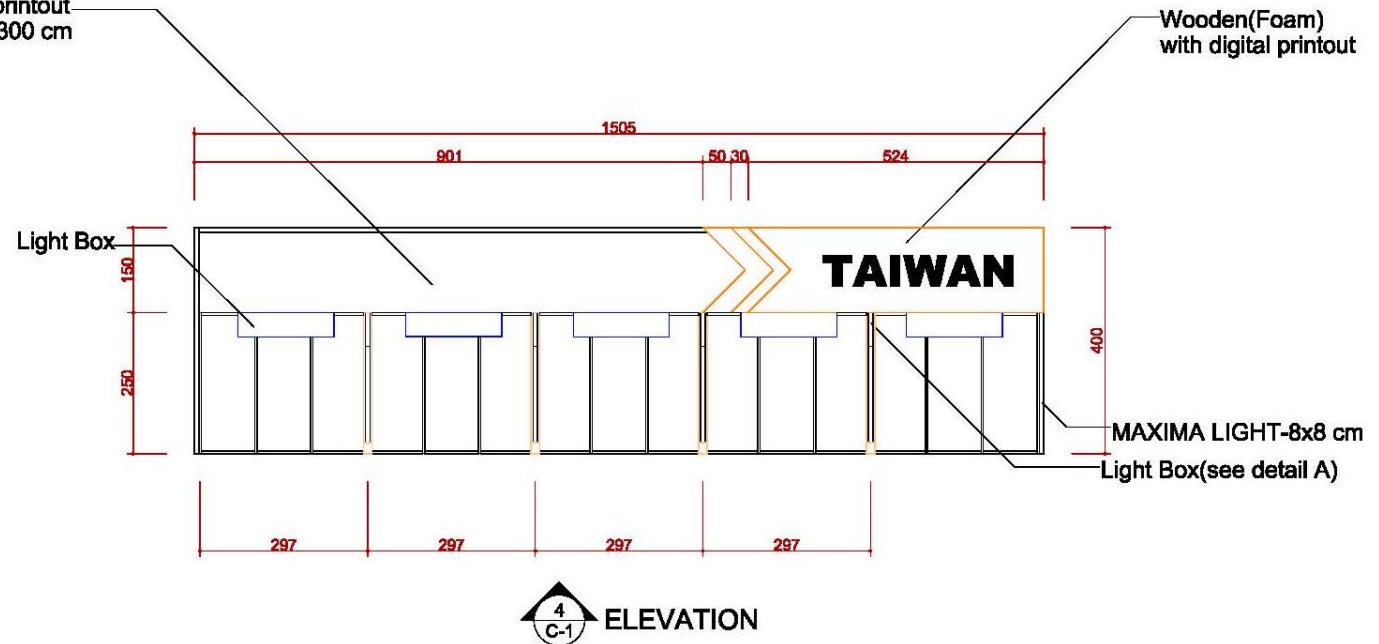

4米半隔間

ICON	NAME	ICON	NAME	ICON	NAME	ICON	NAME
	MAXIMA LIGHT- 8X8 / H 0~400cm		75w SPOTLIGHT		DISTRIBUTOR-BOARD		500w SOCKET
	MAXIMA LIGHT- 8X8 / H 250~400cm		DOWN LIGHT		FL. TUBE		75w SPOTLIGHT (Track light for Tower)
	MAXIMA LIGHT- 8X8 / H0 ~250cm						
	LOW WATT HALOGEN						

4米半隔間

ICON	NAME
	MAXIMA LIGHT- 8X8 / H 0~600cm
	MAXIMA LIGHT- 8X8 / H 300~600cm
	MAXIMA LIGHT- 8X8 / H 0 ~300cm
	MAXIMA LIGHT- 8X8 / H 0 ~250cm
	MAXIMA LIGHT- 8X8 / H 0~190cm
	150W ARM SPOTLIGHT

4米半隔間

ICON	NAME
	MAXIMA LIGHT- 8X8 / H 0~600cm
	MAXIMA LIGHT- 8X8 / H 300~600cm
	MAXIMA LIGHT- 8X8 / H 0 ~300cm
	MAXIMA LIGHT- 8X8 / H 0 ~250cm
	MAXIMA LIGHT- 8X8 / H 0~190cm
	150W ARM SPOTLIGHT

4米半隔間

DETAIL A Light Box

ELEVATION

4米半隔間

DETAIL B

Info counter

TOP VIEW

FRONT VIEW

SIDE VIEW

4米半隔間

Fabric with digital printout
Graphic W218 x H400 cm

施工圖—6米滿隔間

6米滿隔間

ICON	NAME	ICON	NAME	ICON	NAME	ICON	NAME
	FURNITURE -ROUND SET-S		SHELF-90 (FLAT)		DRINKING MACHINE		DOUBLE DISPLAY STAND
	SHOWCASE(99X49.5) -H200 DOOR DOWN		SHELF (SLOPE) - W:99CM		SHOWCASE - 99X49.5X100CM/H		MAXIMA LIGHT- 8X8 / H 0~600cm
---	PEGBOARD - 90X140CM/H		CUPBOARD - 99X49.5X100CM/H		BAR STOOL		COFFEE MACHINE
---	PEGBOARD - 90X230CM/H		CUPBOARD - 99X49.5X75CM/H		BOX (49.5X49.5) -H75		CLOTH-RACK