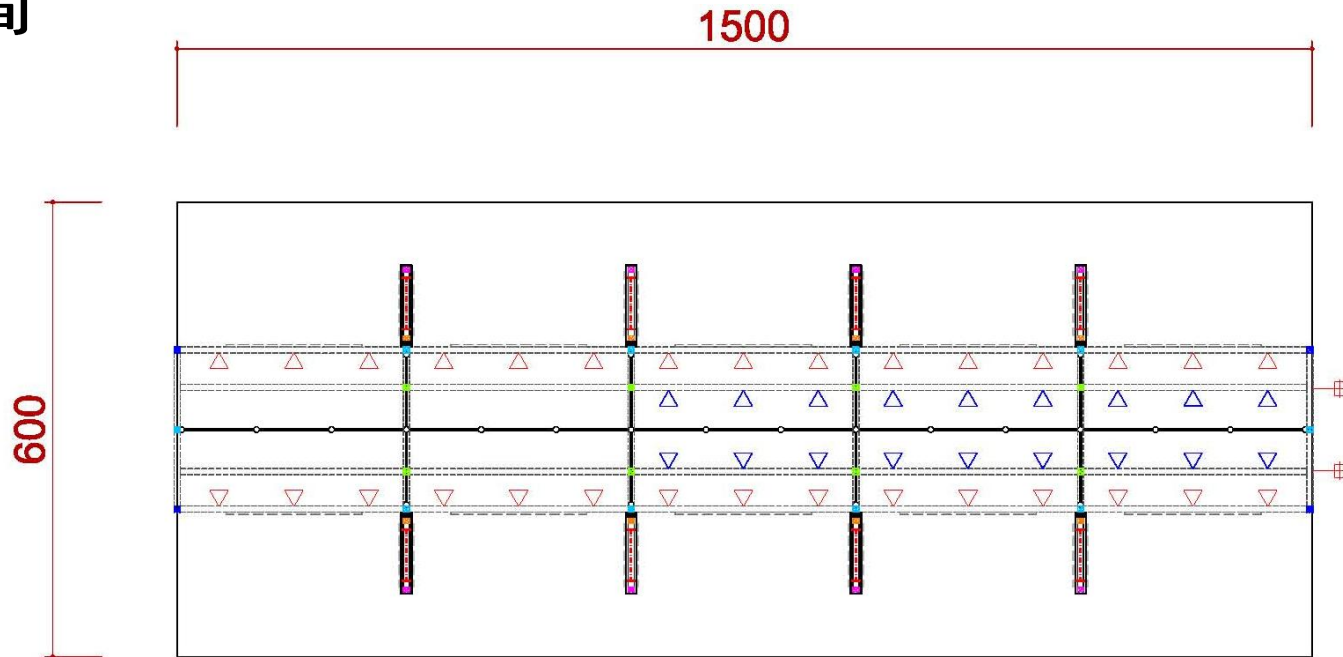

SIDE VIEW

施工圖—4米半隔間

4米半隔間

ICON	NAME	ICON	NAME	ICON	NAME	ICON	NAME
	FURNITURE -ROUND SET-S		SHELF-90 (FLAT)		DRINKING MACHINE		DOUBLE DISPLAY STAND
	SHOWCASE(99X49.5) -H200 DOOR DOWN		SHELF (SLOPE) - W:99CM		SHOWCASE - 99X49.5X100CM/H		MAXIMA LIGHT- 8X8 / H 0~600cm
	PEGBOARD - 90X140CM/H		CUPBOARD - 99X49.5X100CM/H		BAR STOOL		COFFEE MACHINE
	PEGBOARD - 90X230CM/H		CUPBOARD - 99X49.5X75CM/H		BOX (49.5X49.5) -H75		CLOTH-RACK

4米半隔間

ICON	NAME	ICON	NAME	ICON	NAME	ICON	NAME
	MAXIMA LIGHT- 8X8 / H 0~400cm		75w SPOTLIGHT		DISTRIBUTOR-BOARD		500w SOCKET
	MAXIMA LIGHT- 8X8 / H 250~400cm		DOWN LIGHT		FL. TUBE		75w SPOTLIGHT (Track light for Tower)
	MAXIMA LIGHT- 8X8 / H0 ~250cm						
	LOW WATT HALOGEN						