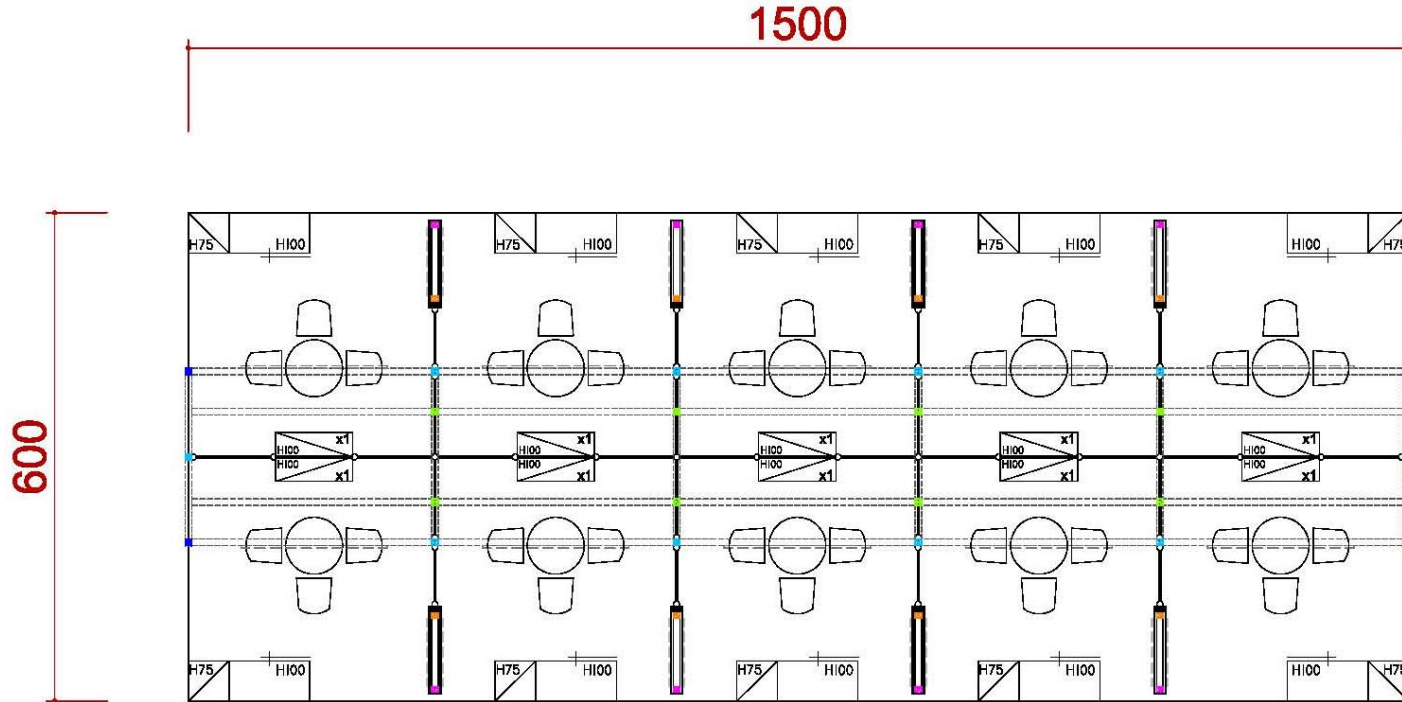

4米半隔間

DETAIL A Light Box

ELEVATION

4米半隔間

DETAIL B

Info counter

TOP VIEW

FRONT VIEW

SIDE VIEW

4米半隔間

Fabric with digital printout
Graphic W218 x H400 cm

施工圖—6米滿隔間

6米滿隔間

ICON	NAME	ICON	NAME	ICON	NAME	ICON	NAME
	FURNITURE -ROUND SET-S		SHELF-90 (FLAT)		DRINKING MACHINE		DOUBLE DISPLAY STAND
	SHOWCASE(99X49.5) -H200 DOOR DOWN		SHELF (SLOPE) - W:99CM		SHOWCASE - 99X49.5X100CM/H		MAXIMA LIGHT- 8X8 / H 0~600cm
---	PEGBOARD - 90X140CM/H		CUPBOARD - 99X49.5X100CM/H		BAR STOOL		COFFEE MACHINE
---	PEGBOARD - 90X230CM/H		CUPBOARD - 99X49.5X75CM/H		BOX (49.5X49.5) -H75		CLOTH-RACK

6米滿隔間

ICON	NAME	ICON	NAME	ICON	NAME	ICON	NAME
	MAXIMA LIGHT- 8X8 / H 0~400cm		75w SPOTLIGHT		DISTRIBUTOR-BOARD		500w SOCKET
	MAXIMA LIGHT- 8X8 / H 250~400cm		DOWN LIGHT		FL. TUBE		75w SPOTLIGHT (Track light for Tower)
	MAXIMA LIGHT- 8X8 / H 0~250cm						
	LOW WATT HALOGEN						

6米滿隔間

ICON	NAME
	MAXIMA LIGHT- 8X8 / H 0~600cm
	MAXIMA LIGHT- 8X8 / H 300~600cm
	MAXIMA LIGHT- 8X8 / H 0 ~300cm
	MAXIMA LIGHT- 8X8 / H 0 ~250cm
	MAXIMA LIGHT- 8X8 / H 0~190cm
	150W ARM SPOTLIGHT

6米滿隔間

ICON	NAME
	MAXIMA LIGHT- 8X8 / H 0~600cm
	MAXIMA LIGHT- 8X8 / H 300~600cm
	MAXIMA LIGHT- 8X8 / H0 ~300cm
	MAXIMA LIGHT- 8X8 / H0 ~250cm
	MAXIMA LIGHT- 8X8 / H 0~190cm
	150W ARM SPOTLIGHT