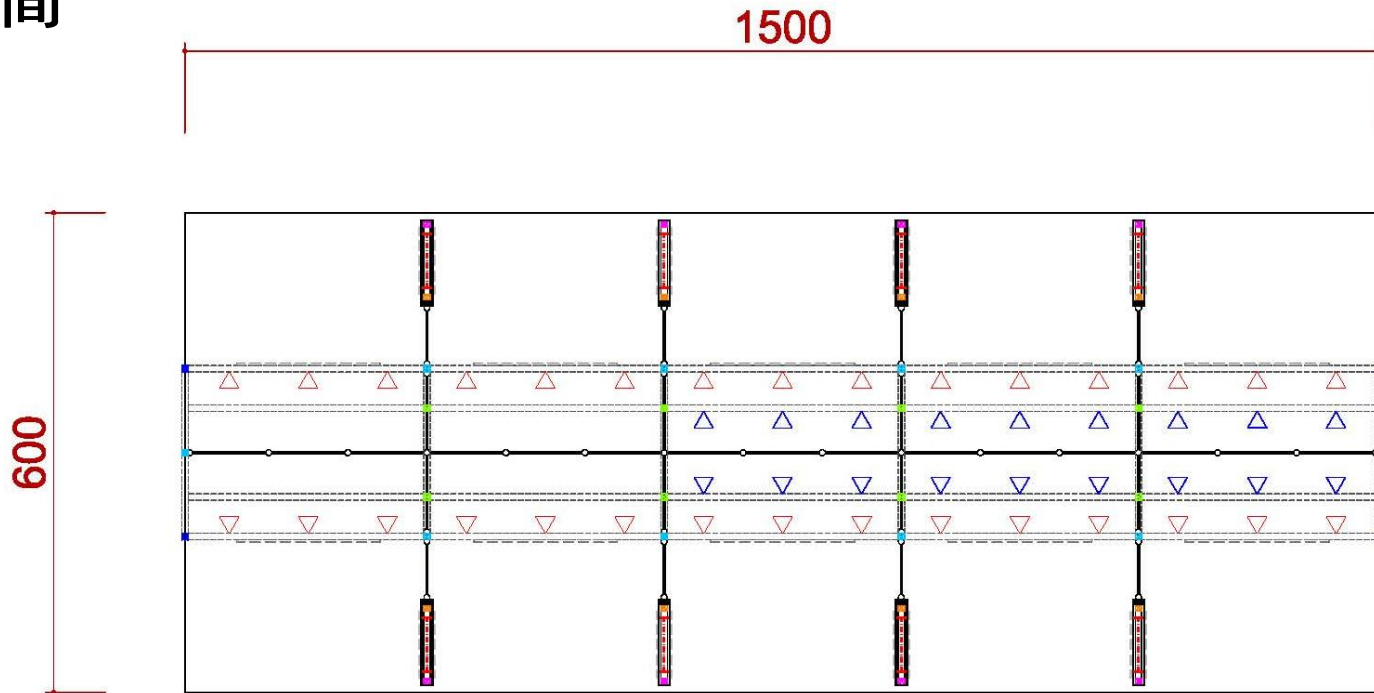

4米半隔間

DETAIL A Light Box

ELEVATION

4米半隔間

DETAIL B

Info counter

TOP VIEW

FRONT VIEW

SIDE VIEW

4米半隔間

Fabric with digital printout
Graphic W218 x H400 cm

施工圖—6米滿隔間

6米滿隔間

ICON	NAME	ICON	NAME	ICON	NAME	ICON	NAME
	FURNITURE -ROUND SET-S		SHELF-90 (FLAT)		DRINKING MACHINE		DOUBLE DISPLAY STAND
	SHOWCASE(99X49.5) -H200 DOOR DOWN		SHELF (SLOPE) - W:99CM		SHOWCASE - 99X49.5X100CM/H		MAXIMA LIGHT- 8X8 / H 0~600cm
---	PEGBOARD - 90X140CM/H		CUPBOARD - 99X49.5X100CM/H		BAR STOOL		COFFEE MACHINE
---	PEGBOARD - 90X230CM/H		CUPBOARD - 99X49.5X75CM/H		BOX (49.5X49.5) -H75		CLOTH-RACK

6米滿隔間

ICON	NAME	ICON	NAME	ICON	NAME	ICON	NAME
	MAXIMA LIGHT- 8X8 / H 0~400cm		75w SPOTLIGHT		DISTRIBUTOR-BOARD		500w SOCKET
	MAXIMA LIGHT- 8X8 / H 250~400cm		DOWN LIGHT		FL. TUBE		75w SPOTLIGHT (Track light for Tower)
	MAXIMA LIGHT- 8X8 / H 0~250cm						
	LOW WATT HALOGEN						

6米滿隔間

ICON	NAME
	MAXIMA LIGHT- 8X8 / H 0~600cm
	MAXIMA LIGHT- 8X8 / H 300~600cm
	MAXIMA LIGHT- 8X8 / H 0 ~300cm
	MAXIMA LIGHT- 8X8 / H 0 ~250cm
	MAXIMA LIGHT- 8X8 / H 0~190cm
	150W ARM SPOTLIGHT

6米滿隔間

ICON	NAME
	MAXIMA LIGHT- 8X8 / H 0~600cm
	MAXIMA LIGHT- 8X8 / H 300~600cm
	MAXIMA LIGHT- 8X8 / H0 ~300cm
	MAXIMA LIGHT- 8X8 / H0 ~250cm
	MAXIMA LIGHT- 8X8 / H 0~190cm
	150W ARM SPOTLIGHT