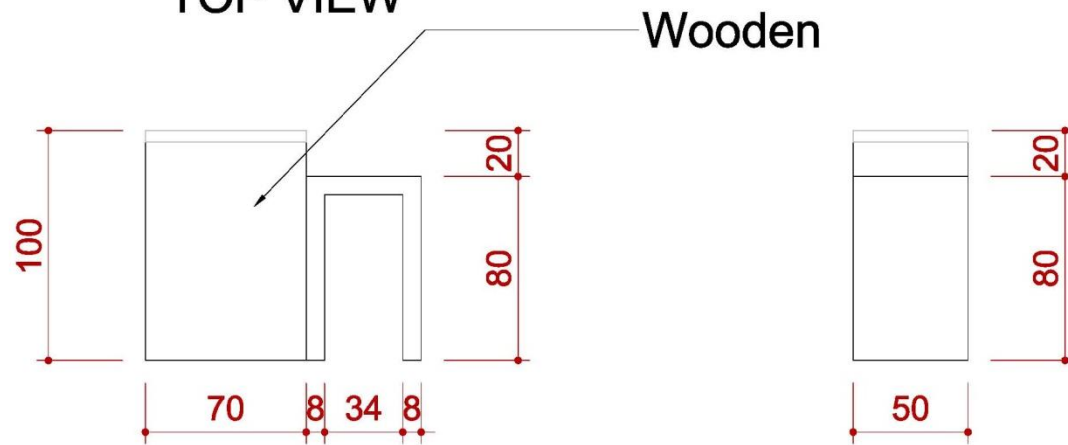

4米半隔間

ICON	NAME
	MAXIMA LIGHT- 8X8 / H 0~600cm
	MAXIMA LIGHT- 8X8 / H 300~600cm
	MAXIMA LIGHT- 8X8 / H 0 ~300cm
	MAXIMA LIGHT- 8X8 / H 0 ~250cm
	MAXIMA LIGHT- 8X8 / H 0~190cm
	150W ARM SPOTLIGHT

4米半隔間

ICON	NAME
	MAXIMA LIGHT- 8X8 / H 0~600cm
	MAXIMA LIGHT- 8X8 / H 300~600cm
	MAXIMA LIGHT- 8X8 / H 0 ~300cm
	MAXIMA LIGHT- 8X8 / H 0 ~250cm
	MAXIMA LIGHT- 8X8 / H 0~190cm
	150W ARM SPOTLIGHT

4米半隔間

DETAIL A Light Box

ELEVATION

4米半隔間

DETAIL B

Info counter

TOP VIEW

FRONT VIEW

SIDE VIEW

4米半隔間

Fabric with digital printout
Graphic W218 x H400 cm

施工圖—6米滿隔間

6米滿隔間

ICON	NAME	ICON	NAME	ICON	NAME	ICON	NAME
	FURNITURE -ROUND SET-S		SHELF-90 (FLAT)		DRINKING MACHINE		DOUBLE DISPLAY STAND
	SHOWCASE(99X49.5) -H200 DOOR DOWN		SHELF (SLOPE) - W:99CM		SHOWCASE - 99X49.5X100CM/H		MAXIMA LIGHT- 8X8 / H 0~600cm
---	PEGBOARD - 90X140CM/H		CUPBOARD - 99X49.5X100CM/H		BAR STOOL		COFFEE MACHINE
---	PEGBOARD - 90X230CM/H		CUPBOARD - 99X49.5X75CM/H		BOX (49.5X49.5) -H75		CLOTH-RACK