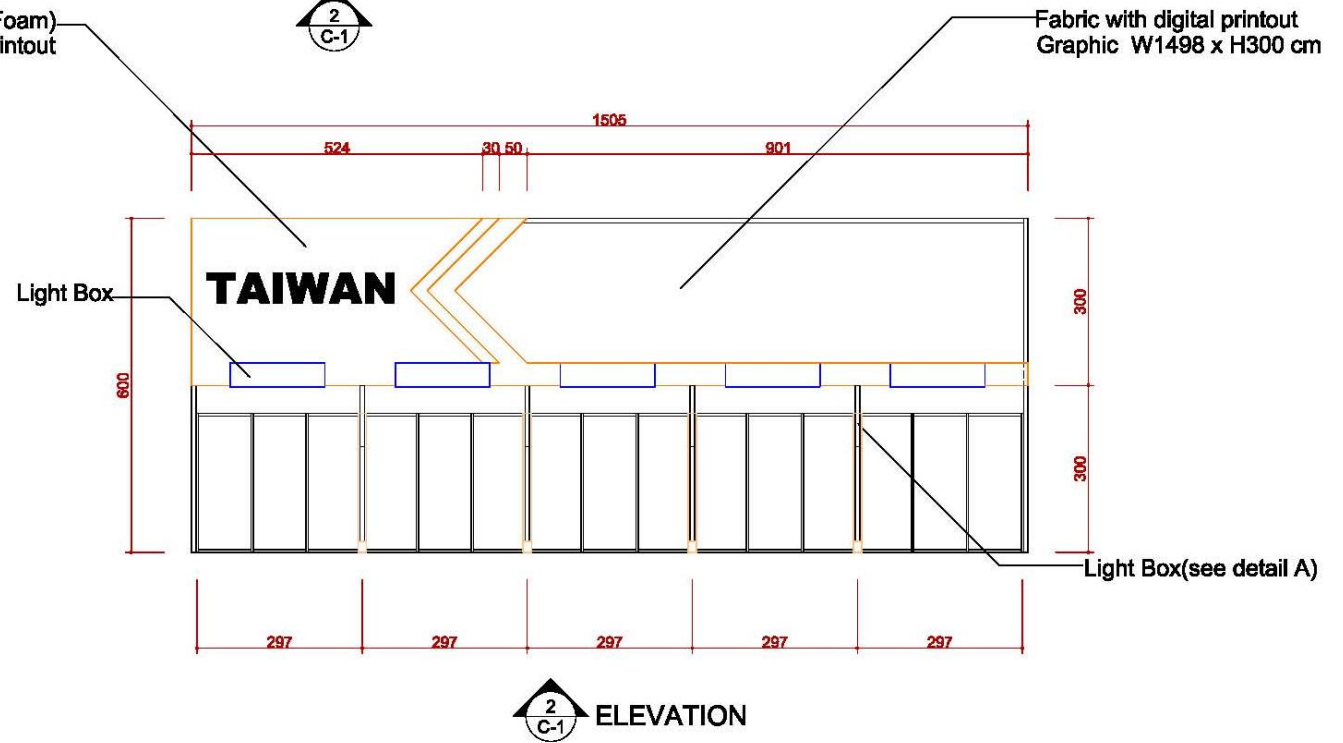

SIDE VIEW

4米半隔間

Fabric with digital printout
Graphic W218 x H400 cm

施工圖—6米滿隔間

6米滿隔間

ICON	NAME	ICON	NAME	ICON	NAME	ICON	NAME
	FURNITURE -ROUND SET-S		SHELF-90 (FLAT)		DRINKING MACHINE		DOUBLE DISPLAY STAND
	SHOWCASE(99X49.5) -H200 DOOR DOWN		SHELF (SLOPE) - W:99CM		SHOWCASE - 99X49.5X100CM/H		MAXIMA LIGHT- 8X8 / H 0~600cm
---	PEGBOARD - 90X140CM/H		CUPBOARD - 99X49.5X100CM/H		BAR STOOL		COFFEE MACHINE
---	PEGBOARD - 90X230CM/H		CUPBOARD - 99X49.5X75CM/H		BOX (49.5X49.5) -H75		CLOTH-RACK

6米滿隔間

ICON	NAME	ICON	NAME	ICON	NAME	ICON	NAME
	MAXIMA LIGHT- 8X8 / H 0~400cm		75w SPOTLIGHT		DISTRIBUTOR-BOARD		500w SOCKET
	MAXIMA LIGHT- 8X8 / H 250~400cm		DOWN LIGHT		FL. TUBE		75w SPOTLIGHT (Track light for Tower)
	MAXIMA LIGHT- 8X8 / H 0~250cm						
	LOW WATT HALOGEN						

6米滿隔間

ICON	NAME
	MAXIMA LIGHT- 8X8 / H 0~600cm
	MAXIMA LIGHT- 8X8 / H 300~600cm
	MAXIMA LIGHT- 8X8 / H 0 ~300cm
	MAXIMA LIGHT- 8X8 / H 0 ~250cm
	MAXIMA LIGHT- 8X8 / H 0~190cm
	150W ARM SPOTLIGHT

6米滿隔間

ICON	NAME
	MAXIMA LIGHT- 8X8 / H 0~600cm
	MAXIMA LIGHT- 8X8 / H 300~600cm
	MAXIMA LIGHT- 8X8 / H0 ~300cm
	MAXIMA LIGHT- 8X8 / H0 ~250cm
	MAXIMA LIGHT- 8X8 / H 0~190cm
	150W ARM SPOTLIGHT

6米滿隔間

DETAIL A Light Box

ELEVATION

6米滿隔間

DETAIL B

Info counter

TOP VIEW

FRONT VIEW