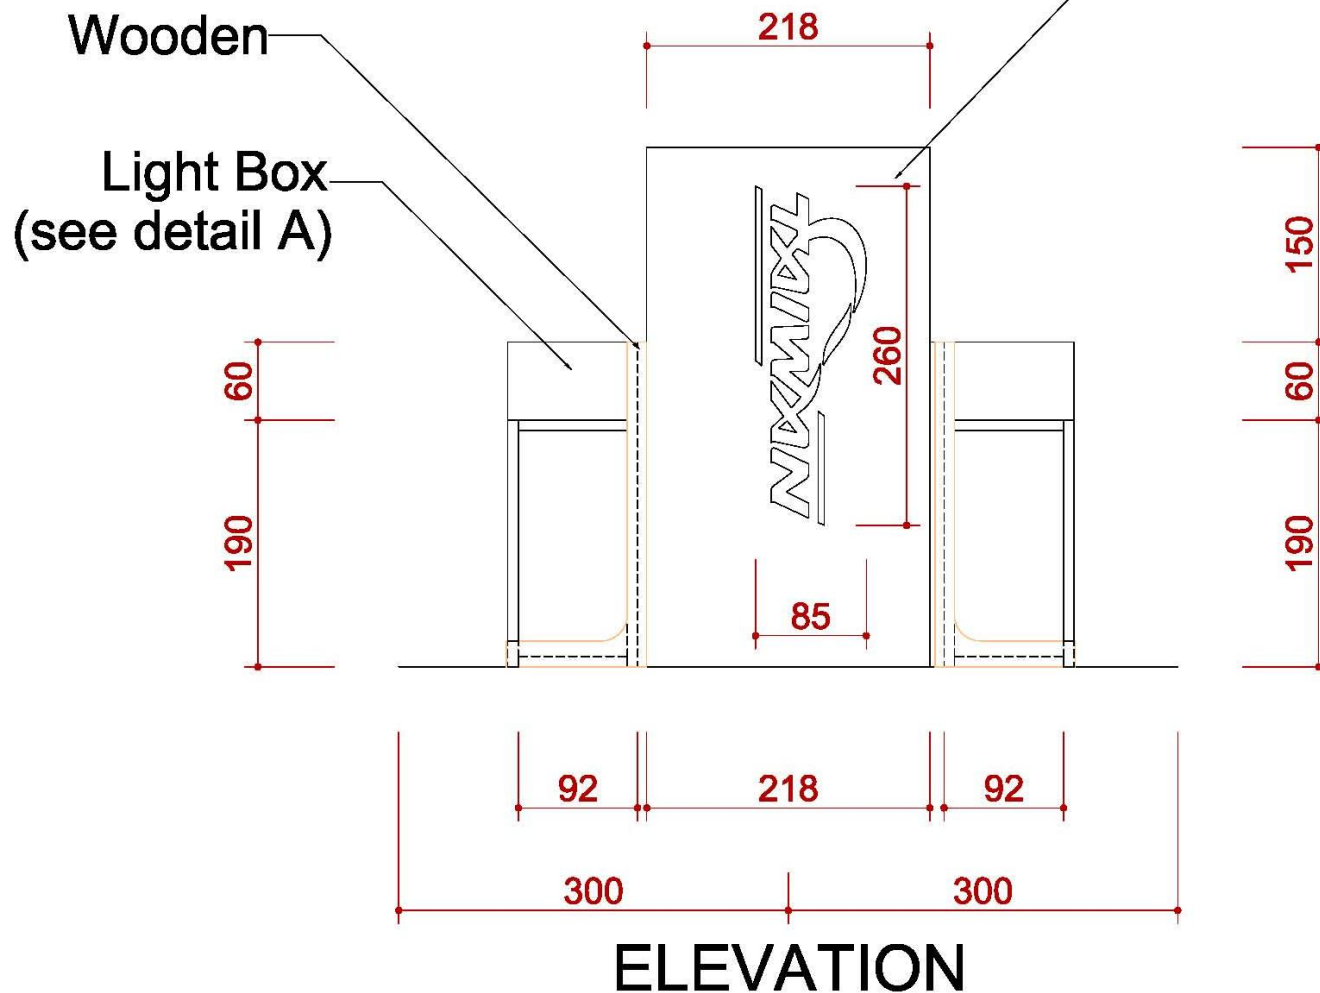

4米半隔間

ICON	NAME
	MAXIMA LIGHT- 8X8 / H 0~600cm
	MAXIMA LIGHT- 8X8 / H 300~600cm
	MAXIMA LIGHT- 8X8 / H 0 ~300cm
	MAXIMA LIGHT- 8X8 / H 0 ~250cm
	MAXIMA LIGHT- 8X8 / H 0~190cm
	150W ARM SPOTLIGHT

4米半隔間

ICON	NAME
	MAXIMA LIGHT- 8X8 / H 0~600cm
	MAXIMA LIGHT- 8X8 / H 300~600cm
	MAXIMA LIGHT- 8X8 / H 0 ~300cm
	MAXIMA LIGHT- 8X8 / H 0 ~250cm
	MAXIMA LIGHT- 8X8 / H 0~190cm
	150W ARM SPOTLIGHT

4米半隔間

DETAIL A Light Box

ELEVATION

4米半隔間

DETAIL B

Info counter

TOP VIEW

FRONT VIEW

SIDE VIEW

4米半隔間

Fabric with digital printout
Graphic W218 x H400 cm

施工圖—6米滿隔間

6米滿隔間

ICON	NAME	ICON	NAME	ICON	NAME	ICON	NAME
	FURNITURE -ROUND SET-S		SHELF-90 (FLAT)		DRINKING MACHINE		DOUBLE DISPLAY STAND
	SHOWCASE(99X49.5) -H200 DOOR DOWN		SHELF (SLOPE) - W:99CM		SHOWCASE - 99X49.5X100CM/H		MAXIMA LIGHT- 8X8 / H 0~600cm
---	PEGBOARD - 90X140CM/H		CUPBOARD - 99X49.5X100CM/H		BAR STOOL		COFFEE MACHINE
---	PEGBOARD - 90X230CM/H		CUPBOARD - 99X49.5X75CM/H		BOX (49.5X49.5) -H75		CLOTH-RACK

6米滿隔間

ICON	NAME	ICON	NAME	ICON	NAME	ICON	NAME
	MAXIMA LIGHT- 8X8 / H 0~400cm		75w SPOTLIGHT		DISTRIBUTOR-BOARD		500w SOCKET
	MAXIMA LIGHT- 8X8 / H 250~400cm		DOWN LIGHT		FL. TUBE		75w SPOTLIGHT (Track light for Tower)
	MAXIMA LIGHT- 8X8 / H 0~250cm						
	LOW WATT HALOGEN						