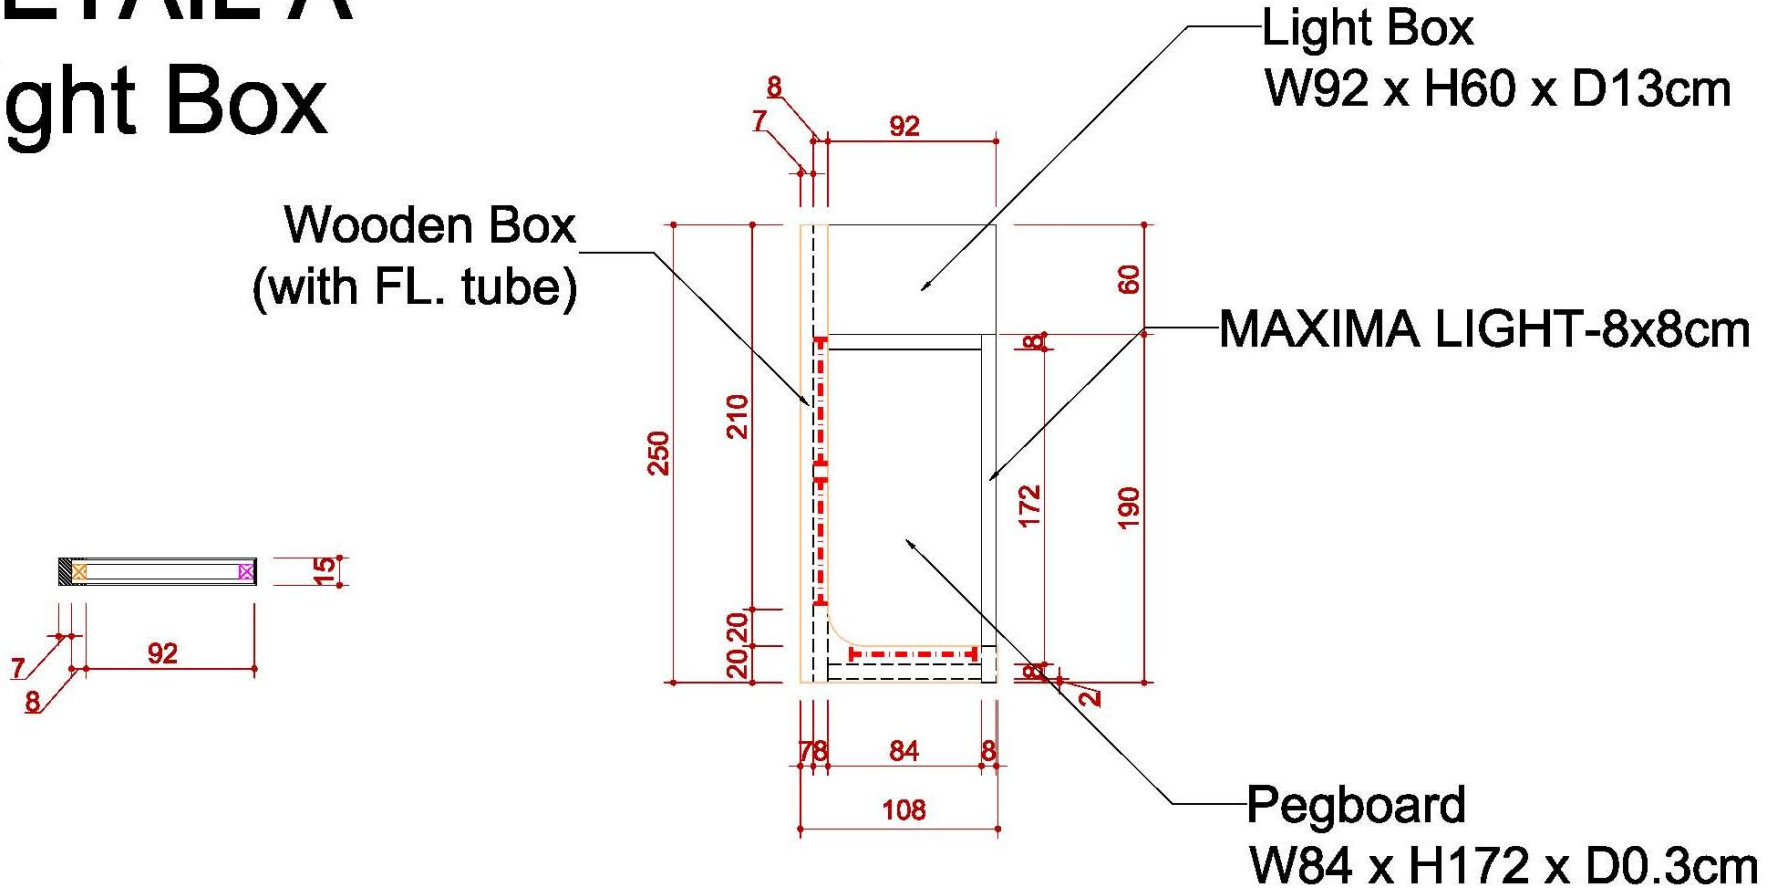

SIDE VIEW

施工圖—6米半隔間

6米半隔間

ICON	NAME	ICON	NAME	ICON	NAME	ICON	NAME
	FURNITURE -ROUND SET-S		SHELF-90 (FLAT)		DRINKING MACHINE		DOUBLE DISPLAY STAND
	SHOWCASE(99X49.5) -H200 DOOR DOWN		SHELF (SLOPE) - W:99CM		SHOWCASE - 99X49.5X100CM/H		MAXIMA LIGHT- 8X8 / H 0~600cm
	PEGBOARD - 90X140CM/H		CUPBOARD - 99X49.5X100CM/H		BAR STOOL		COFFEE MACHINE
	PEGBOARD - 90X230CM/H		CUPBOARD - 99X49.5X75CM/H		BOX (49.5X49.5) -H75		CLOTH-RACK

6米半隔間

ICON	NAME	ICON	NAME	ICON	NAME	ICON	NAME
	LOW WATT HALOGEN		75w SPOTLIGHT		DISTRIBUTOR-BOARD		500w SOCKET
			DOWN LIGHT		FL. TUBE		75w SPOTLIGHT (Track light for Tower)

ICON	NAME
	MAXIMA LIGHT- 8X8 / H 0~400cm
	MAXIMA LIGHT- 8X8 / H 250~400cm
	MAXIMA LIGHT- 8X8 / H 0~250cm

6米半隔間

6米半隔間

6米半隔間

DETAIL A Light Box

ELEVATION

6米半隔間

DETAIL B

Info counter

TOP VIEW

FRONT VIEW

SIDE VIEW

6米半隔間