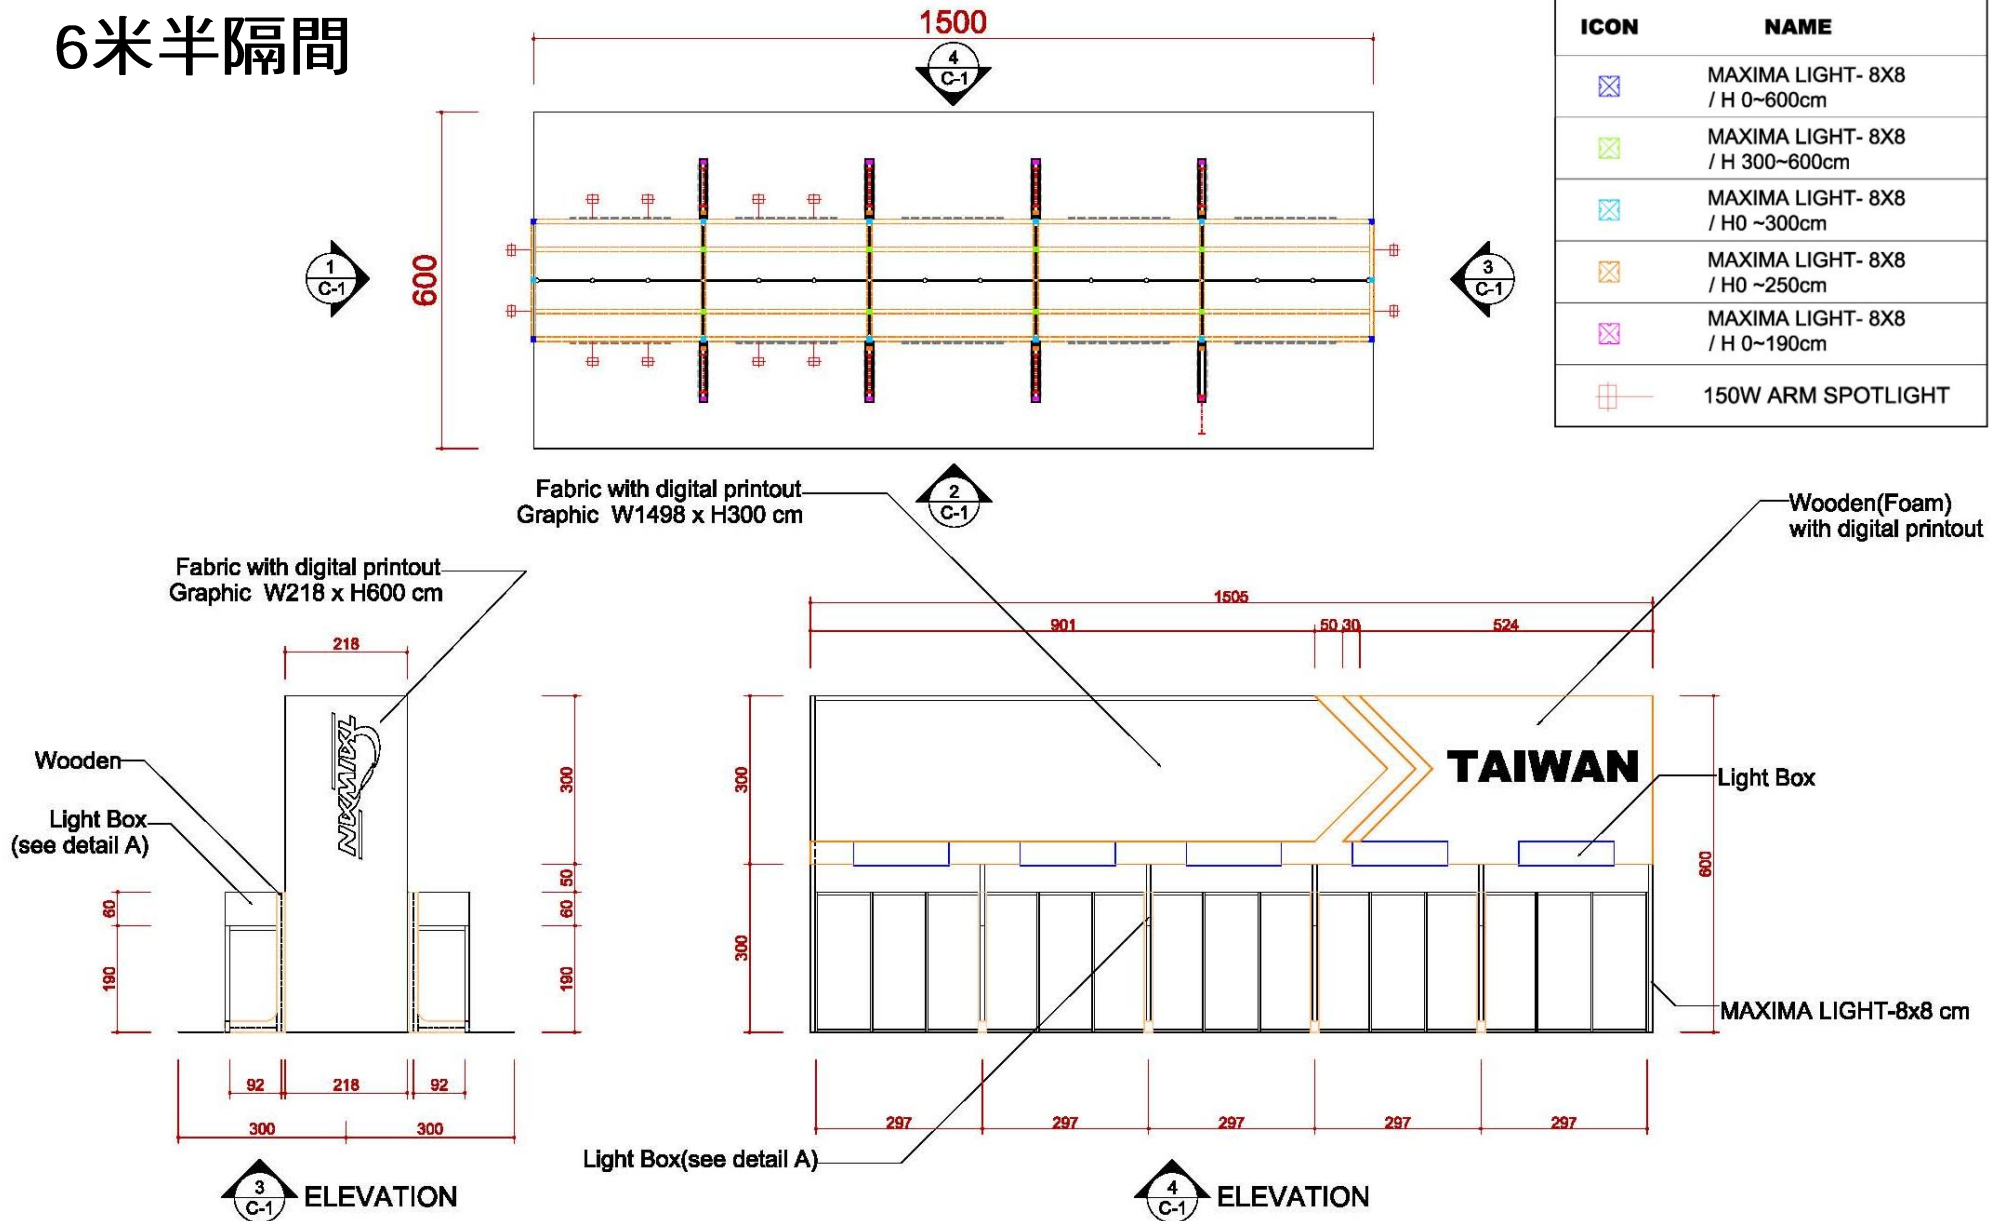

SIDE VIEW

施工圖—6米半隔間

6米半隔間

ICON	NAME	ICON	NAME	ICON	NAME	ICON	NAME
	FURNITURE -ROUND SET-S		SHELF-90 (FLAT)		DRINKING MACHINE		DOUBLE DISPLAY STAND
	SHOWCASE(99X49.5) -H200 DOOR DOWN		SHELF (SLOPE) - W:99CM		SHOWCASE - 99X49.5X100CM/H		MAXIMA LIGHT- 8X8 / H 0~600cm
	PEGBOARD - 90X140CM/H		CUPBOARD - 99X49.5X100CM/H		BAR STOOL		COFFEE MACHINE
	PEGBOARD - 90X230CM/H		CUPBOARD - 99X49.5X75CM/H		BOX (49.5X49.5) -H75		CLOTH-RACK

6米半隔間

ICON	NAME	ICON	NAME	ICON	NAME	ICON	NAME
	LOW WATT HALOGEN		75w SPOTLIGHT		DISTRIBUTOR-BOARD		500w SOCKET
			DOWN LIGHT		FL. TUBE		75w SPOTLIGHT (Track light for Tower)

ICON	NAME
	MAXIMA LIGHT- 8X8 / H 0~400cm
	MAXIMA LIGHT- 8X8 / H 250~400cm
	MAXIMA LIGHT- 8X8 / H 0~250cm

6米半隔間

6米半隔間

6米半隔間

DETAIL A Light Box

ELEVATION

6米半隔間

DETAIL B

Info counter

TOP VIEW

FRONT VIEW

SIDE VIEW

6米半隔間