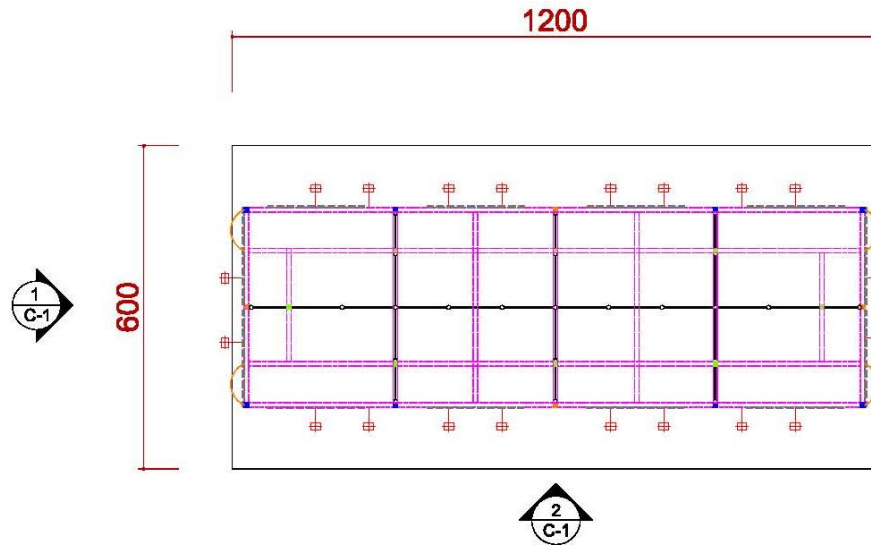

4米半隔間

ICON	NAME
	MAXIMA LIGHT- 8X8 / H 0~600cm
	MAXIMA LIGHT- 8X8 / H 300~600cm
	MAXIMA LIGHT- 8X8 / H 0 ~300cm
	MAXIMA LIGHT- 8X8 / H 0 ~250cm
	MAXIMA LIGHT- 8X8 / H 0~190cm
	150W ARM SPOTLIGHT