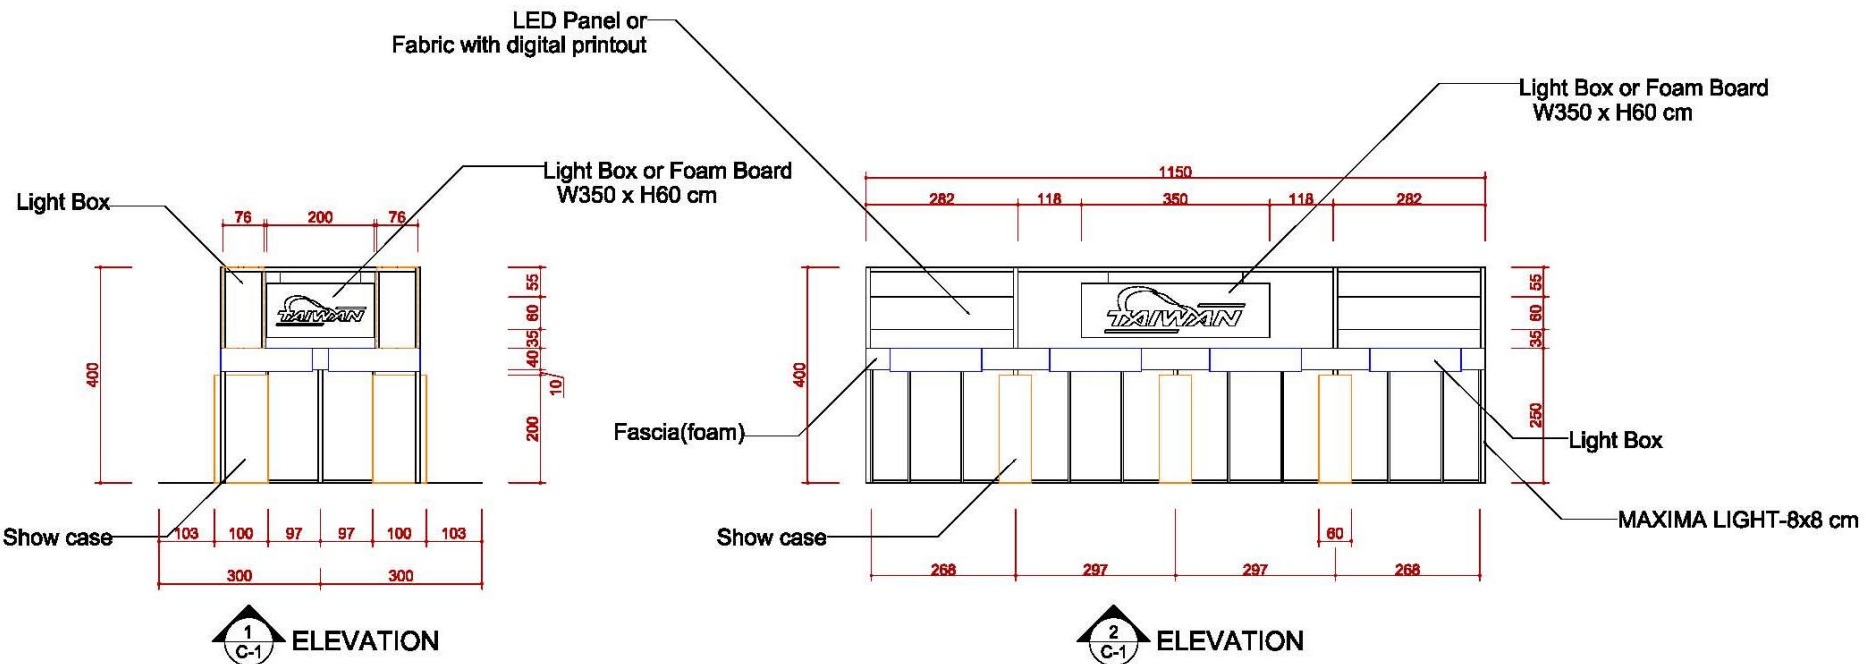

# 4米半隔間

ICON	NAME	ICON	NAME	ICON	NAME	ICON	NAME
	FURNITURE -ROUND SET-S		SHELF-90 (FLAT)		DRINKING MACHINE		DOUBLE DISPLAY STAND
	SHOWCASE(99X49.5) -H200 DOOR DOWN		SHELF (SLOPE) - W:99CM		SHOWCASE - 99X49.5X100CM/H		MAXIMA LIGHT- 8X8 / H 0~600cm
	PEGBOARD - 90X140CM/H		CUPBOARD - 99X49.5X100CM/H		BAR STOOL		COFFEE MACHINE
	PEGBOARD - 90X230CM/H		CUPBOARD - 99X49.5X75CM/H		BOX (49.5X49.5) -H75		CLOTH-RACK

# 4米半隔間

ICON	NAME
	MAXIMA LIGHT- 8X8 / H 0~400cm
	MAXIMA LIGHT- 8X8 / H 250~400cm
	MAXIMA LIGHT- 8X8 / H 0~250cm

ICON	NAME	ICON	NAME	ICON	NAME	ICON	NAME
	LOW WATT HALOGEN		75w SPOTLIGHT		DISTRIBUTOR-BOARD		500w SOCKET
			DOWN LIGHT		FL. TUBE		75w SPOTLIGHT (Track light for Tower)

# 4米半隔間

ICON	NAME
	MAXIMA LIGHT- 8X8 / H 0~600cm
	MAXIMA LIGHT- 8X8 / H 300~600cm
	MAXIMA LIGHT- 8X8 / H 0 ~300cm
	MAXIMA LIGHT- 8X8 / H 0 ~250cm
	MAXIMA LIGHT- 8X8 / H 0~190cm
	150W ARM SPOTLIGHT