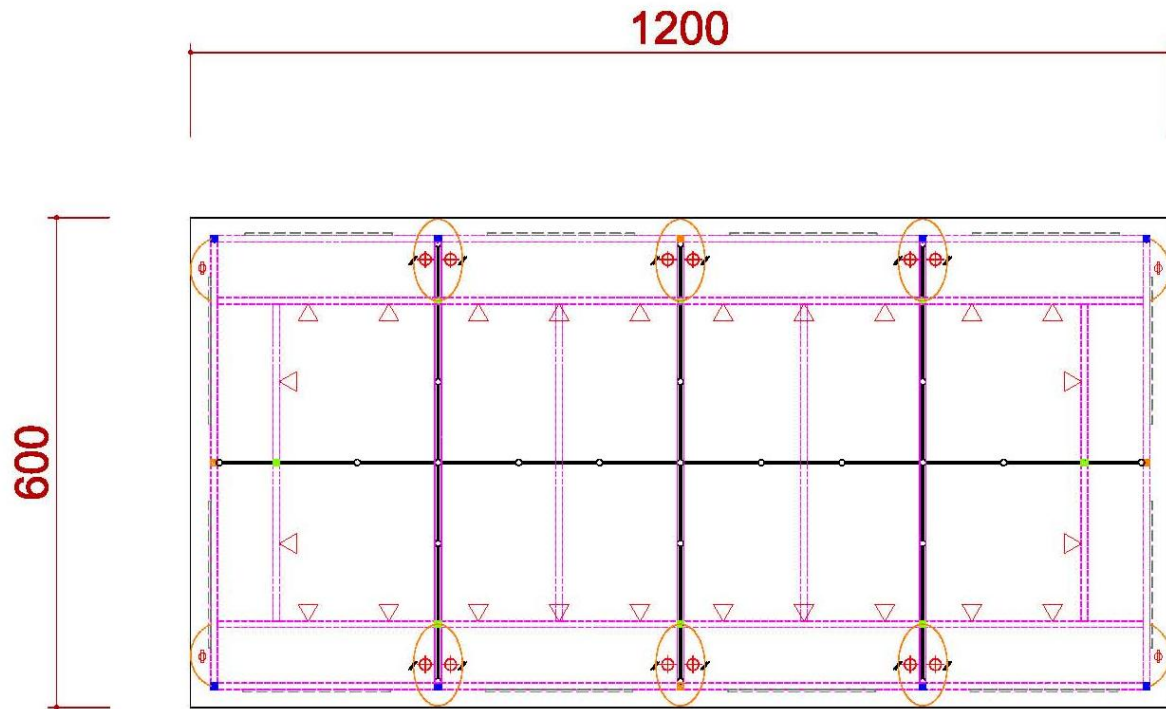

4米滿隔間

ICON	NAME	ICON	NAME	ICON	NAME	ICON	NAME
	MAXIMA LIGHT- 8X8 / H 0~400cm		75w SPOTLIGHT		DISTRIBUTOR-BOARD		500w SOCKET
	MAXIMA LIGHT- 8X8 / H 250~400cm		DOWN LIGHT		FL. TUBE		75w SPOTLIGHT (Track light for Tower)
	MAXIMA LIGHT- 8X8 / H 0~250cm