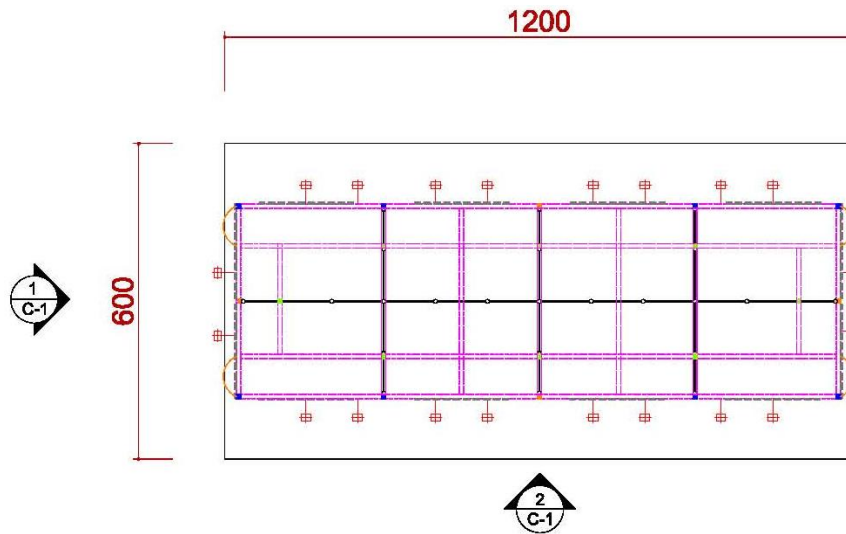

6米半隔間

ICON	NAME
	MAXIMA LIGHT- 8X8 / H 0~600cm
	MAXIMA LIGHT- 8X8 / H 300~600cm
	MAXIMA LIGHT- 8X8 / H 0 ~300cm
	MAXIMA LIGHT- 8X8 / H 0 ~250cm
	MAXIMA LIGHT- 8X8 / H 0~190cm
	150W ARM SPOTLIGHT