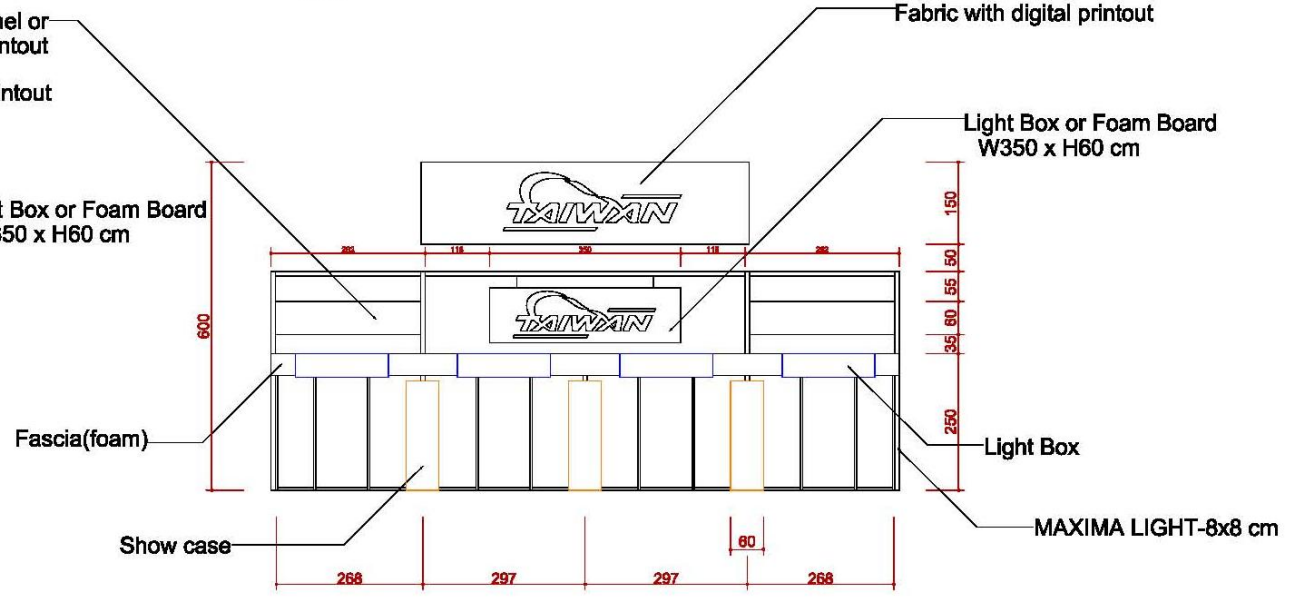

# 6米滿隔間

ICON	NAME	ICON	NAME	ICON	NAME	ICON	NAME
	FURNITURE -ROUND SET-S		SHELF-90 (FLAT)		DRINKING MACHINE		DOUBLE DISPLAY STAND
	SHOWCASE(99X49.5) -H200 DOOR DOWN		SHELF (SLOPE) - W:99CM		SHOWCASE - 99X49.5X100CM/H		MAXIMA LIGHT- 8X8 / H 0~600cm
	PEGBOARD - 90X140CM/H		CUPBOARD - 99X49.5X100CM/H		BAR STOOL		COFFEE MACHINE
	PEGBOARD - 90X230CM/H		CUPBOARD - 99X49.5X75CM/H		BOX (49.5X49.5) -H75		CLOTH-RACK

# 6米滿隔間

ICON	NAME
	MAXIMA LIGHT- 8X8 / H 0~400cm
	MAXIMA LIGHT- 8X8 / H 250~400cm
	MAXIMA LIGHT- 8X8 / H 0 ~250cm

ICON	NAME	ICON	NAME	ICON	NAME	ICON	NAME
	LOW WATT HALOGEN		75w SPOTLIGHT		DISTRIBUTOR-BOARD		500w SOCKET
			DOWN LIGHT		FL. TUBE		75w SPOTLIGHT (Track light for Tower)

# 6米滿隔間

ICON	NAME
	MAXIMA LIGHT- 8X8 / H 0~600cm
	MAXIMA LIGHT- 8X8 / H 300~600cm
	MAXIMA LIGHT- 8X8 / H 0 ~300cm
	MAXIMA LIGHT- 8X8 / H 0 ~250cm
	MAXIMA LIGHT- 8X8 / H 0~190cm
	150W ARM SPOTLIGHT

1 C-1 ELEVATION