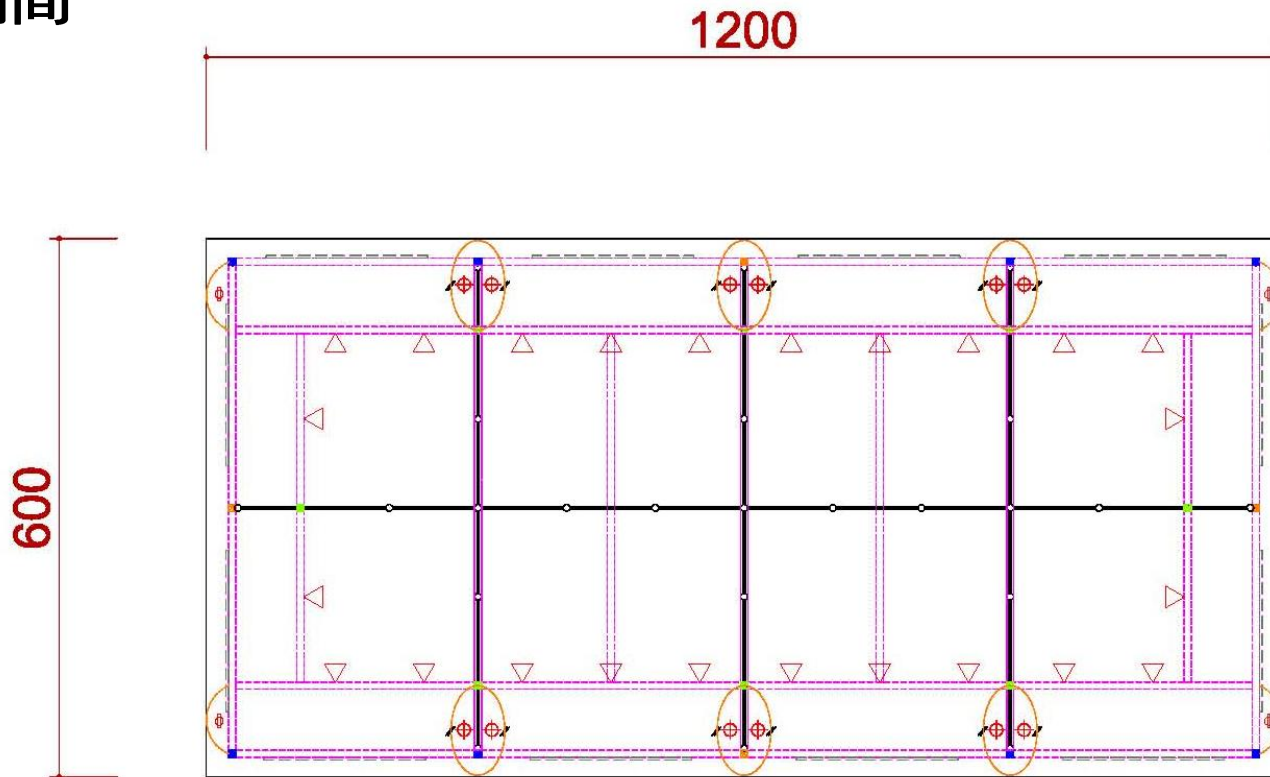

6米滿隔間

ICON	NAME
	MAXIMA LIGHT- 8X8 / H 0~400cm
	MAXIMA LIGHT- 8X8 / H 250~400cm
	MAXIMA LIGHT- 8X8 / H 0 ~250cm

ICON	NAME	ICON	NAME	ICON	NAME	ICON	NAME
	LOW WATT HALOGEN		75w SPOTLIGHT		DISTRIBUTOR-BOARD		500w SOCKET
			DOWN LIGHT		FL. TUBE		75w SPOTLIGHT (Track light for Tower)