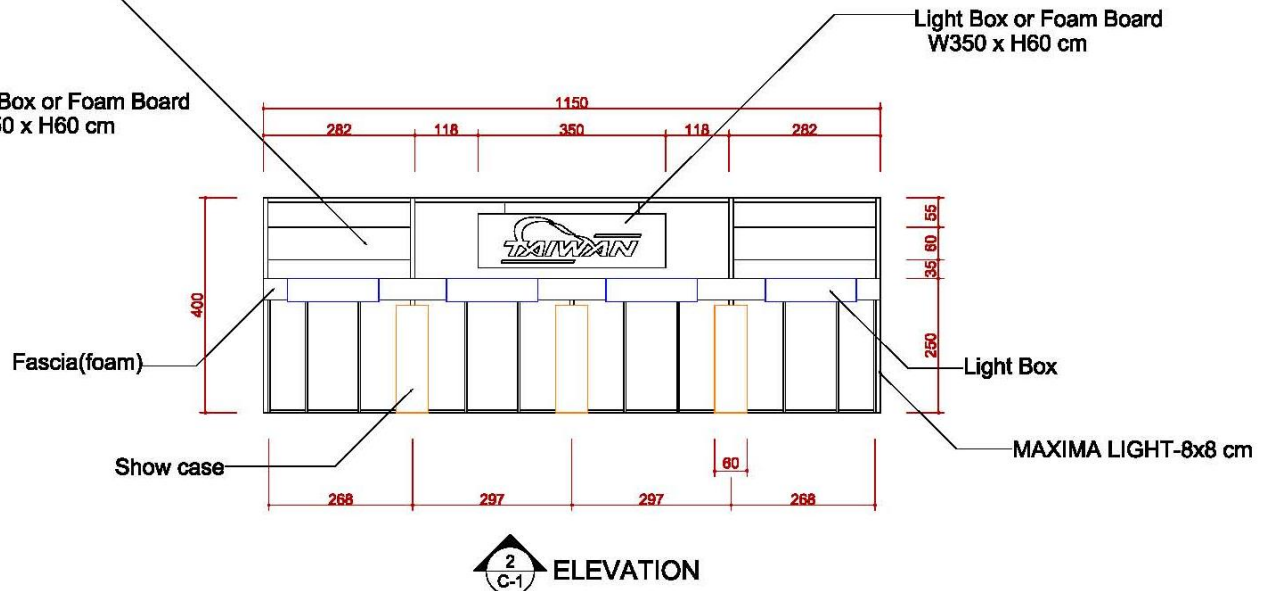

# 4米滿隔間

ICON	NAME	ICON	NAME	ICON	NAME	ICON	NAME
	FURNITURE -ROUND SET-S		SHELF-90 (FLAT)		DRINKING MACHINE		DOUBLE DISPLAY STAND
	SHOWCASE(99X49.5) -H200 DOOR DOWN		SHELF (SLOPE) - W:99CM		SHOWCASE - 99X49.5X100CM/H		MAXIMA LIGHT- 8X8 / H 0~600cm
	PEGBOARD - 90X140CM/H		CUPBOARD - 99X49.5X100CM/H		BAR STOOL		COFFEE MACHINE
	PEGBOARD - 90X230CM/H		CUPBOARD - 99X49.5X75CM/H		BOX (49.5X49.5) -H75		CLOTH-RACK

# 4米滿隔間

ICON	NAME	ICON	NAME	ICON	NAME	ICON	NAME
	MAXIMA LIGHT- 8X8 / H 0~400cm		75w SPOTLIGHT		DISTRIBUTOR-BOARD		500w SOCKET
	MAXIMA LIGHT- 8X8 / H 250~400cm		DOWN LIGHT		FL. TUBE		75w SPOTLIGHT (Track light for Tower)
	MAXIMA LIGHT- 8X8 / H 0~250cm						

# 4米滿隔間

ICON	NAME
	MAXIMA LIGHT- 8X8 / H 0~600cm
	MAXIMA LIGHT- 8X8 / H 300~600cm
	MAXIMA LIGHT- 8X8 / H 0 ~300cm
	MAXIMA LIGHT- 8X8 / H 0 ~250cm
	MAXIMA LIGHT- 8X8 / H 0~190cm
	150W ARM SPOTLIGHT