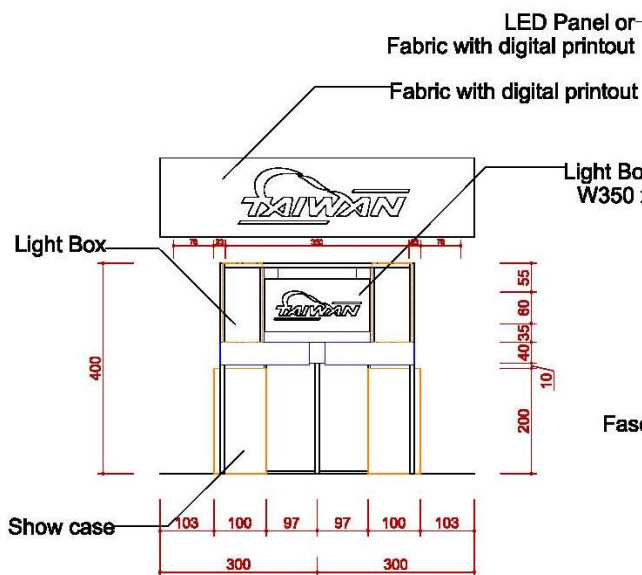

# 6米半隔間

ICON	NAME	ICON	NAME	ICON	NAME	ICON	NAME
	FURNITURE -ROUND SET-S		SHELF-90 (FLAT)		DRINKING MACHINE		DOUBLE DISPLAY STAND
	SHOWCASE(99X49.5) -H200 DOOR DOWN		SHELF (SLOPE) - W:99CM		SHOWCASE - 99X49.5X100CM/H		MAXIMA LIGHT- 8X8 / H 0~600cm
	PEGBOARD - 90X140CM/H		CUPBOARD - 99X49.5X100CM/H		BAR STOOL		COFFEE MACHINE
	PEGBOARD - 90X230CM/H		CUPBOARD - 99X49.5X75CM/H		BOX (49.5X49.5) -H75		CLOTH-RACK

# 6米半隔間

ICON	NAME
	MAXIMA LIGHT- 8X8 / H 0~400cm
	MAXIMA LIGHT- 8X8 / H 250~400cm
	MAXIMA LIGHT- 8X8 / H 0~250cm

ICON	NAME	ICON	NAME	ICON	NAME	ICON	NAME
	LOW WATT HALOGEN		75w SPOTLIGHT		DISTRIBUTOR-BOARD		500w SOCKET
			DOWN LIGHT		FL. TUBE		75w SPOTLIGHT (Track light for Tower)

# 6米半隔間

ICON	NAME
	MAXIMA LIGHT- 8X8 / H 0~600cm
	MAXIMA LIGHT- 8X8 / H 300~600cm
	MAXIMA LIGHT- 8X8 / H 0 ~300cm
	MAXIMA LIGHT- 8X8 / H 0 ~250cm
	MAXIMA LIGHT- 8X8 / H 0~190cm
	150W ARM SPOTLIGHT

ELEVATION