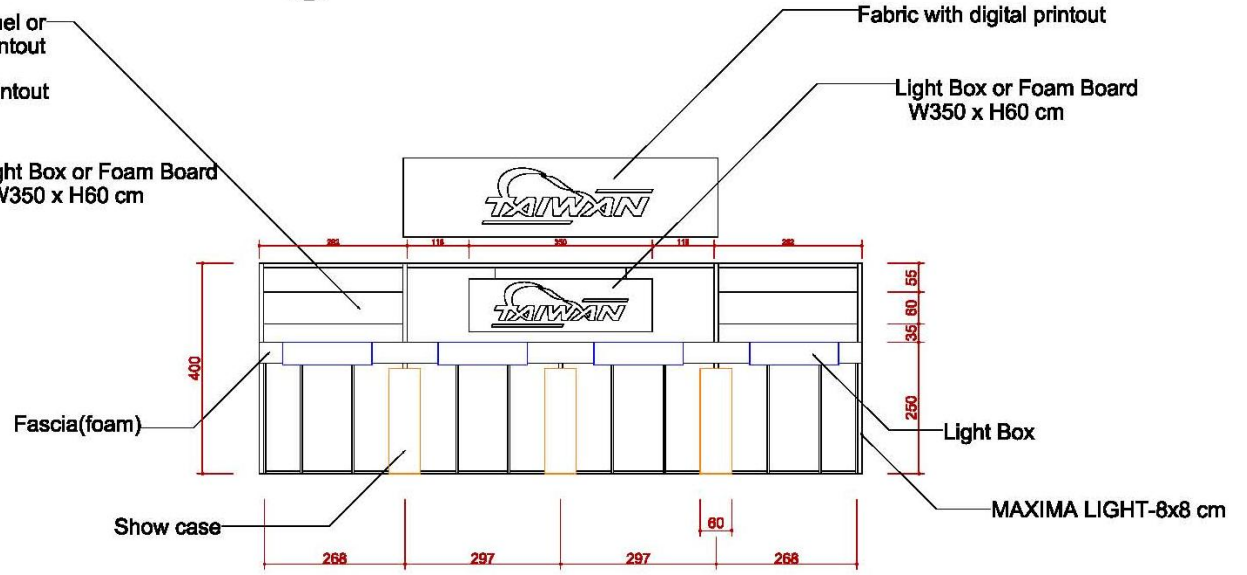

# 6米半隔間

ICON	NAME	ICON	NAME	ICON	NAME	ICON	NAME
	FURNITURE -ROUND SET-S		SHELF-90 (FLAT)		DRINKING MACHINE		DOUBLE DISPLAY STAND
	SHOWCASE(99X49.5) -H200 DOOR DOWN		SHELF (SLOPE) - W:99CM		SHOWCASE - 99X49.5X100CM/H		MAXIMA LIGHT- 8X8 / H 0~600cm
	PEGBOARD - 90X140CM/H		CUPBOARD - 99X49.5X100CM/H		BAR STOOL		COFFEE MACHINE
	PEGBOARD - 90X230CM/H		CUPBOARD - 99X49.5X75CM/H		BOX (49.5X49.5) -H75		CLOTH-RACK

# 6米半隔間

ICON	NAME
	MAXIMA LIGHT- 8X8 / H 0~400cm
	MAXIMA LIGHT- 8X8 / H 250~400cm
	MAXIMA LIGHT- 8X8 / H 0~250cm

ICON	NAME	ICON	NAME	ICON	NAME	ICON	NAME
	LOW WATT HALOGEN		75w SPOTLIGHT		DISTRIBUTOR-BOARD		500w SOCKET
			DOWN LIGHT		FL. TUBE		75w SPOTLIGHT (Track light for Tower)

# 6米半隔間

ICON	NAME
	MAXIMA LIGHT- 8X8 / H 0~600cm
	MAXIMA LIGHT- 8X8 / H 300~600cm
	MAXIMA LIGHT- 8X8 / H 0 ~300cm
	MAXIMA LIGHT- 8X8 / H 0 ~250cm
	MAXIMA LIGHT- 8X8 / H 0~190cm
	150W ARM SPOTLIGHT

ELEVATION