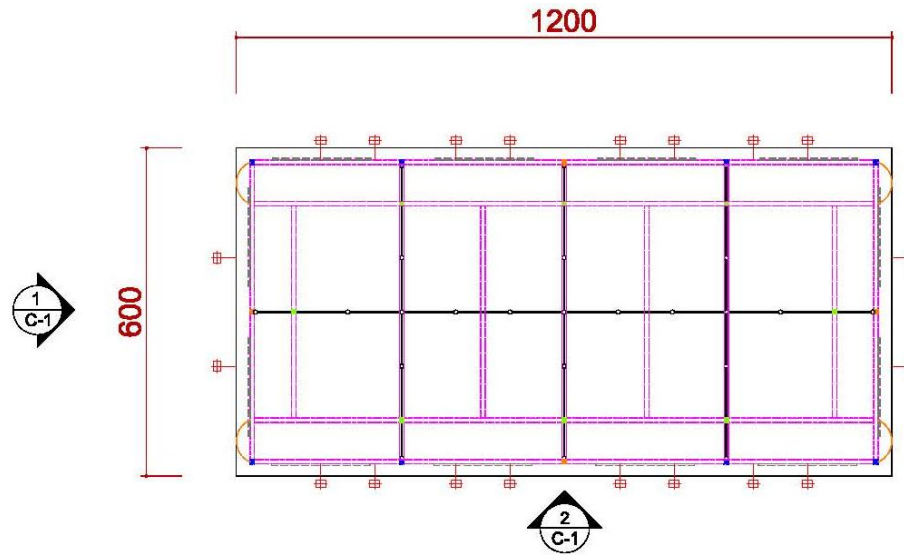

6米滿隔間

ICON	NAME
	MAXIMA LIGHT- 8X8 / H 0~600cm
	MAXIMA LIGHT- 8X8 / H 300~600cm
	MAXIMA LIGHT- 8X8 / H 0 ~300cm
	MAXIMA LIGHT- 8X8 / H 0 ~250cm
	MAXIMA LIGHT- 8X8 / H 0~190cm
	150W ARM SPOTLIGHT