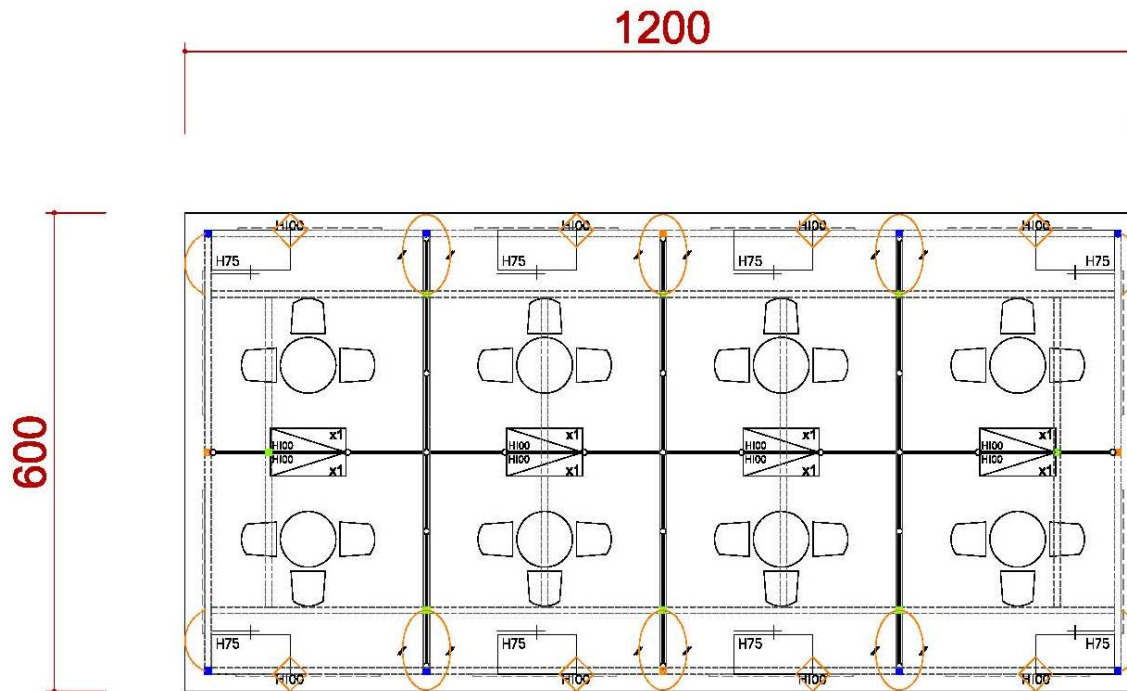

4米滿隔間

ICON	NAME	ICON	NAME	ICON	NAME	ICON	NAME
	FURNITURE -ROUND SET-S		SHELF-90 (FLAT)		DRINKING MACHINE		DOUBLE DISPLAY STAND
	SHOWCASE(99X49.5) -H200 DOOR DOWN		SHELF (SLOPE) - W:99CM		SHOWCASE - 99X49.5X100CM/H		MAXIMA LIGHT- 8X8 / H 0~600cm
	PEGBOARD - 90X140CM/H		CUPBOARD - 99X49.5X100CM/H		BAR STOOL		COFFEE MACHINE
	PEGBOARD - 90X230CM/H		CUPBOARD - 99X49.5X75CM/H		BOX (49.5X49.5) -H75		CLOTH-RACK