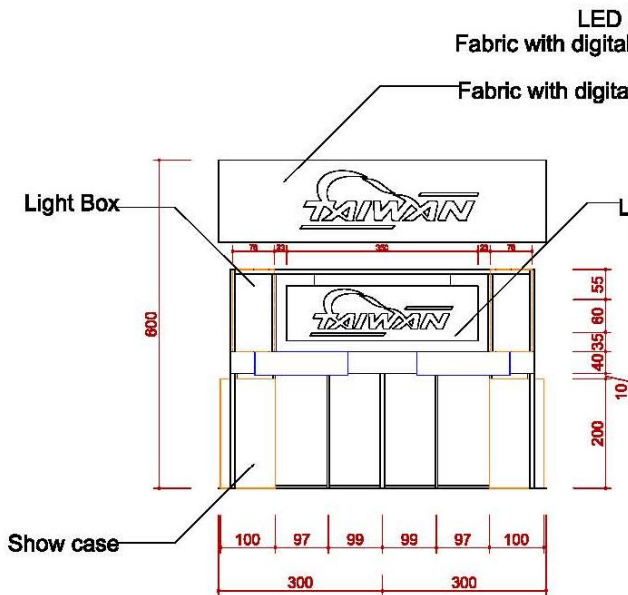

# 6米滿隔間

ICON	NAME	ICON	NAME	ICON	NAME	ICON	NAME
	FURNITURE -ROUND SET-S		SHELF-90 (FLAT)		DRINKING MACHINE		DOUBLE DISPLAY STAND
	SHOWCASE(99X49.5) -H200 DOOR DOWN		SHELF (SLOPE) - W:99CM		SHOWCASE - 99X49.5X100CM/H		MAXIMA LIGHT- 8X8 / H 0~600cm
	PEGBOARD - 90X140CM/H		CUPBOARD - 99X49.5X100CM/H		BAR STOOL		COFFEE MACHINE
	PEGBOARD - 90X230CM/H		CUPBOARD - 99X49.5X75CM/H		BOX (49.5X49.5) -H75		CLOTH-RACK

# 6米滿隔間

ICON	NAME
	MAXIMA LIGHT- 8X8 / H 0~400cm
	MAXIMA LIGHT- 8X8 / H 250~400cm
	MAXIMA LIGHT- 8X8 / H 0 ~250cm

ICON	NAME	ICON	NAME	ICON	NAME	ICON	NAME
	LOW WATT HALOGEN		75w SPOTLIGHT		DISTRIBUTOR-BOARD		500w SOCKET
			DOWN LIGHT		FL. TUBE		75w SPOTLIGHT (Track light for Tower)

# 6米滿隔間

ICON	NAME
	MAXIMA LIGHT- 8X8 / H 0~600cm
	MAXIMA LIGHT- 8X8 / H 300~600cm
	MAXIMA LIGHT- 8X8 / H 0 ~300cm
	MAXIMA LIGHT- 8X8 / H 0 ~250cm
	MAXIMA LIGHT- 8X8 / H 0~190cm
	150W ARM SPOTLIGHT

1 C-1 ELEVATION