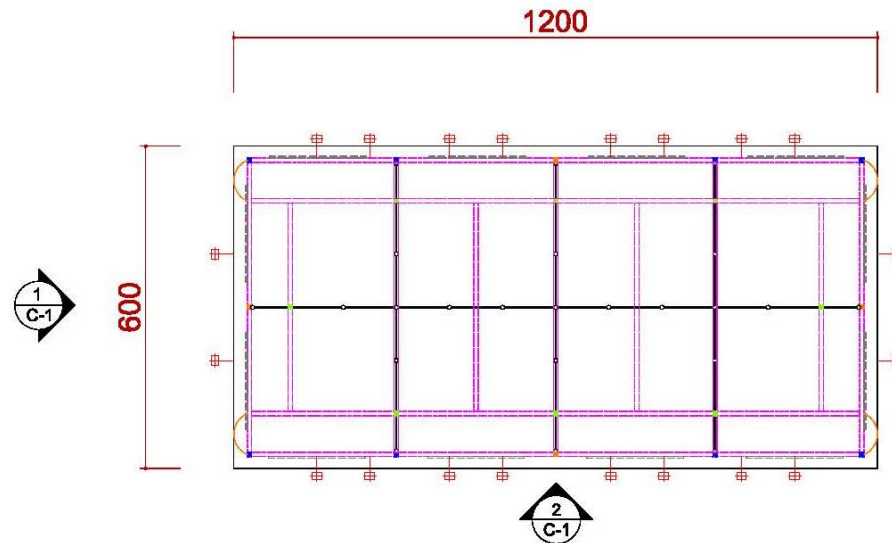

4米滿隔間

ICON	NAME
	MAXIMA LIGHT- 8X8 / H 0~600cm
	MAXIMA LIGHT- 8X8 / H 300~600cm
	MAXIMA LIGHT- 8X8 / H 0 ~300cm
	MAXIMA LIGHT- 8X8 / H 0 ~250cm
	MAXIMA LIGHT- 8X8 / H 0~190cm
	150W ARM SPOTLIGHT